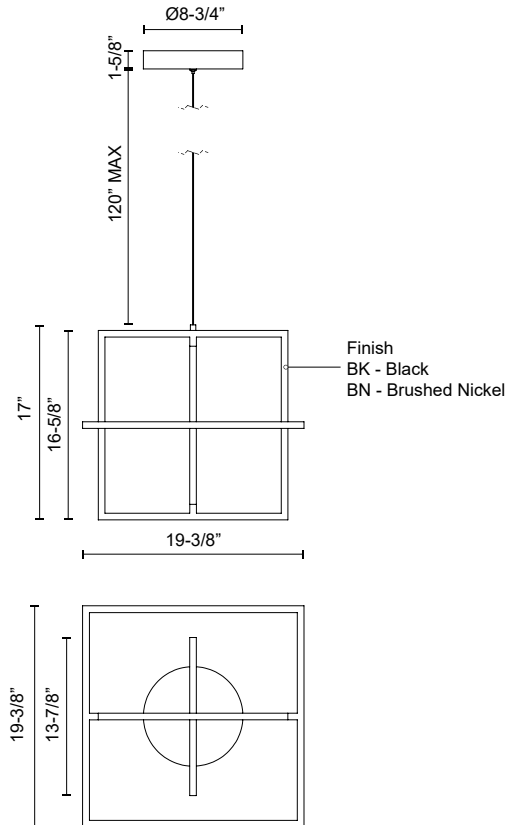

### SPECIFICATION DETAILS

\* For custom options, consult factory for details.

<b>Fixture Dimensions</b>	L19-3/8" x W19-3/8" x H17"
<b>Light Source</b>	LED with DC Driver
<b>Wattage</b>	84W
<b>Total Lumens</b>	7140lm
<b>Delivered Lumens</b>	2940lm*
<b>Voltage</b>	120V
<b>Color Temperature</b>	3000K
<b>CRI (Ra)</b>	90CRI
<b>Optional Color Temps</b>	2700K - 5000K Available, Minimum Order Quantities Apply
<b>LED Rated Life</b>	50,000 hours
<b>Dimming</b>	100% - 10%, TRIAC or ELV Dimmer (Not Included)
<b>Diffuser Details</b>	Frosted acrylic diffuser
<b>Adjustable</b>	Yes
<b>Wire Length</b>	120" Max
<b>Wire Type</b>	Clear SSL Wire
<b>Minimum Hang Height</b>	20"
<b>Location</b>	Dry
<b>Warranty</b>	5 Years
<b>Canopy Dimensions</b>	D8-3/4" x H1-5/8"

### DESCRIPTION

Mondrian series is composed from numerous rectilinear frames of light. The illuminated borders surrounding an open central void create an illusion of levitation. The airy design and negative space allow the fixture to visually blend into the environment. High-quality finish and simple forms coalesce in the elegant new product.