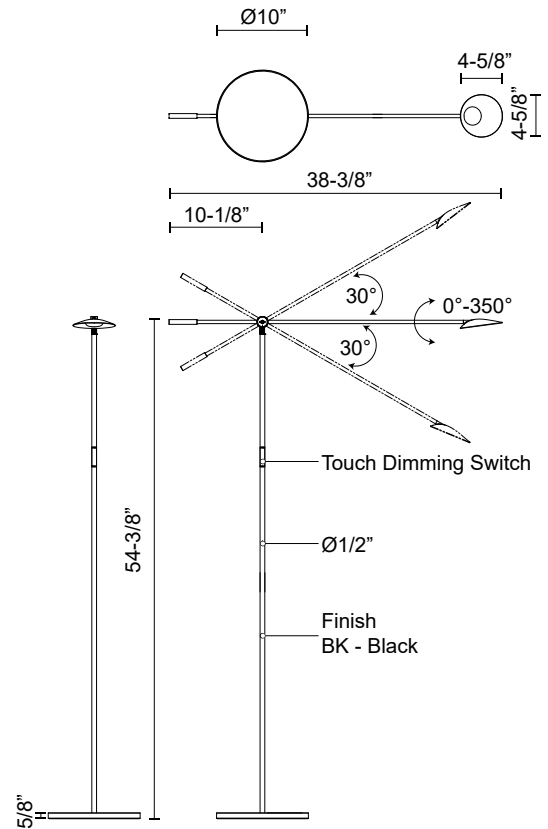

ROTAIRE FL90155

LAMPS

PROJECT

DESCRIPTION

Influenced by natural forms of flora, the Rotaire collection is a culmination of minimalist sensibilities and natural inspirations. Designed to mimic the form and flow of flowers and vines, the strong stems of this collection create the perfect frame for the illumination from each "leaf". The Rotaire is sure to bloom in both small and large spaces alike.

SPECIFICATION DETAILS

* For custom options, consult factory for details.

Fixture Dimensions	L38-3/8" x W10" x H54-3/8"
Light Source	LED with DC Driver
Wattage	7W
Total Lumens	595lm
Delivered Lumens	460lm*
Voltage	120V
Color Temperature	3000K
CRI (Ra)	90CRI
Optional Color Temps	2700K - 5000K Available, Minimum Order Quantities Apply
LED Rated Life	50,000 hours
Dimming	100% - 10%, Touch dimmer
Diffuser Details	Frosted acrylic diffuser
Shade Details	Cast Aluminum Shade
Location	Dry
Warranty	5 Years
Finish Option(s)	Black