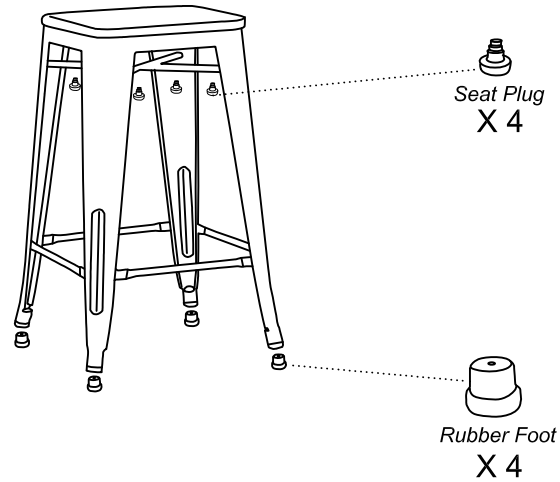

Weight Limit: 200 Lb / 91 Kg

Helpful Hints

- Move your new furniture carefully, with two people lifting and carrying the unit to its new location.
- Your furniture can be disassembled and reassembled to move.
- Clean the product with your favorite furniture polish and soft cloth. DO NOT use harsh chemicals or abrasive cleaners.
- Some parts have been pre-assembled for this item. They are illustrated on this page and available for replacement.