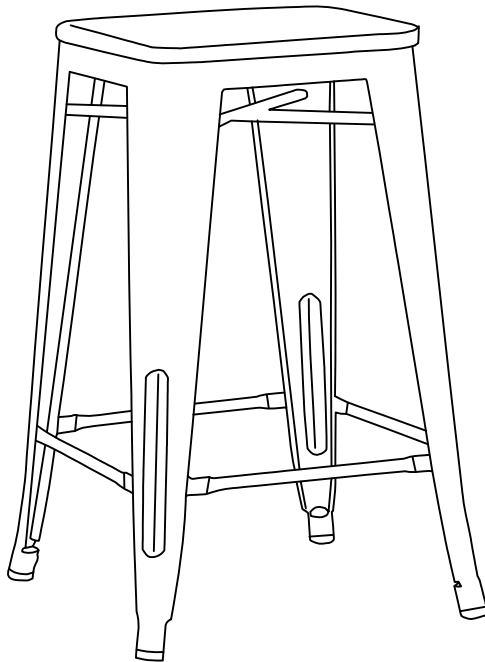

24" Metal Backless Counter Stool with Wood Seat

White

—

Thank you for purchasing!

DO NOT RETURN TO THE STORE !

If parts are missing or damaged, we will gladly ship your replacement parts free of charge.

Date of Purchase