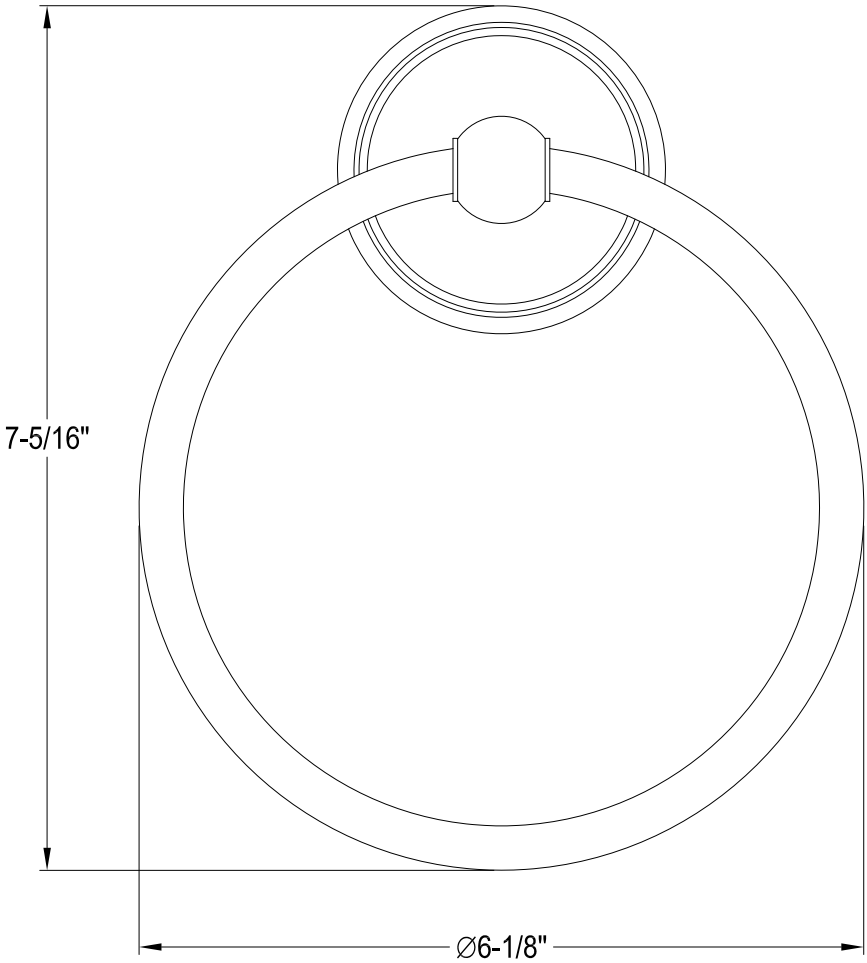

BA9111C, BB, BN

24" Towel Bar

BA9114C, BB, BN

Towel Ring

BA9117C, BB, BN

Robe Hook

BA9118C, BB, BN

Toilet Paper Holder