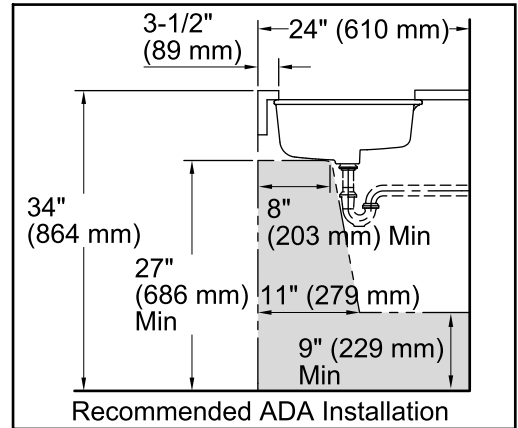

Verticyl® Rectangle

Under-mount Bathroom Sink

K-2882

Features

- Vitreous china.
- Under-mount.
- Rectangular basin with contemporary design.
- With overflow.
- No faucet holes; requires wall- or counter-mount faucet.
- 17-1/4" (438 mm) x 13" (330 mm)

THE BOLD LOOK
OF **KOHLER**®

Technical Information

All product dimensions are nominal.

- Bowl configuration: Single
- Installation: Under-mount
- Bowl area (Only): Length: 17-1/4" (438 mm)
Width: 13" (330 mm)
Water depth: 3-1/8" (79 mm)
- Drain hole: 1-3/4" (44 mm)
- Template: 1109226-7, required, not included