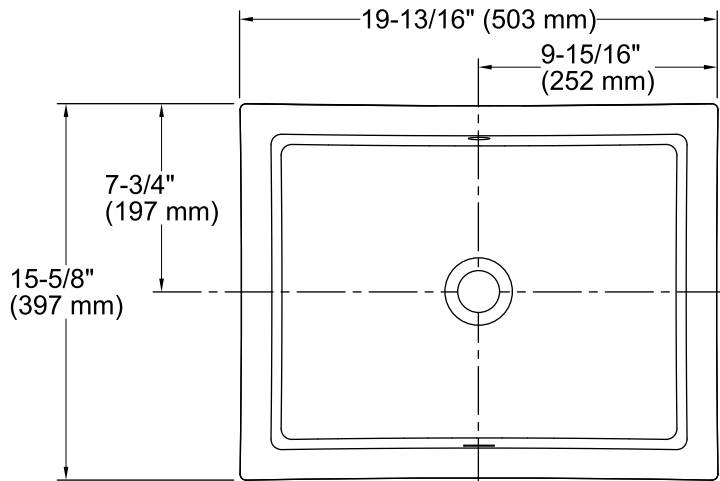

Verticyl® Rectangle

Under-mount Bathroom Sink

K-2882

Features

- Vitreous china.
- Under-mount.
- Rectangular basin with contemporary design.
- With overflow.
- No faucet holes; requires wall- or counter-mount faucet.
- 17-1/4" (438 mm) x 13" (330 mm)

THE BOLD LOOK
OF **KOHLER**®

Technical Information

All product dimensions are nominal.

- Bowl configuration: Single
- Installation: Under-mount
- Bowl area (Only): Length: 17-1/4" (438 mm)
Width: 13" (330 mm)
Water depth: 3-1/8" (79 mm)
- Drain hole: 1-3/4" (44 mm)
- Template: 1109226-7, required, not included