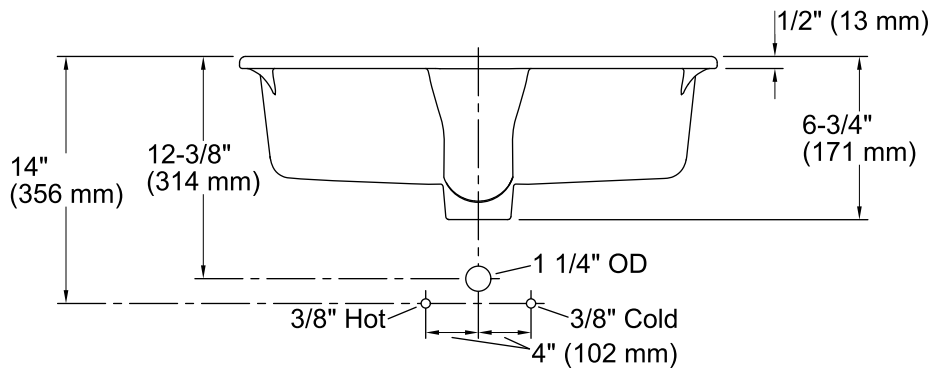

Verticyl® Rectangle

Under-mount Bathroom Sink

K-2882

Features

- Vitreous china.
- Under-mount.
- Rectangular basin with contemporary design.
- With overflow.
- No faucet holes; requires wall- or counter-mount faucet.
- 17-1/4" (438 mm) x 13" (330 mm)

THE BOLD LOOK
OF **KOHLER**®

Technical Information

All product dimensions are nominal.

- Bowl configuration: Single
- Installation: Under-mount
- Bowl area (Only): Length: 17-1/4" (438 mm)
Width: 13" (330 mm)
Water depth: 3-1/8" (79 mm)
- Drain hole: 1-3/4" (44 mm)
- Template: 1109226-7, required, not included