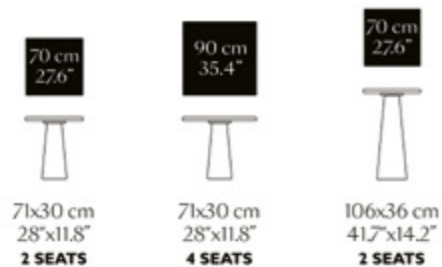

CONTAINER CLASSIC

Square Table