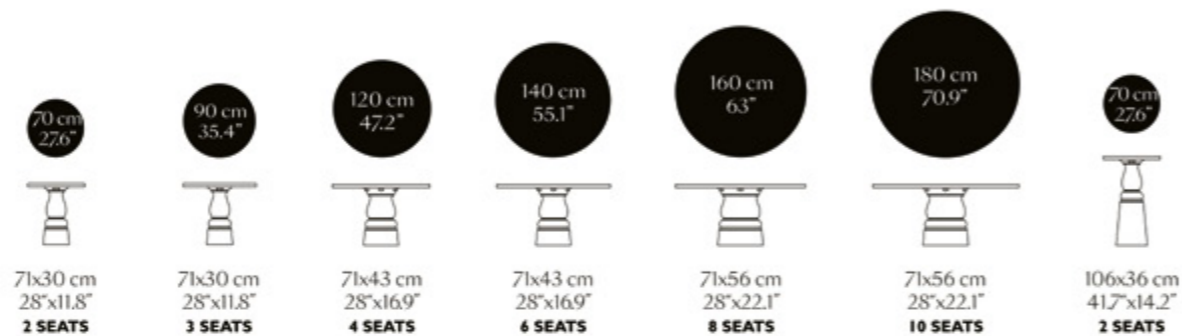

Round Table