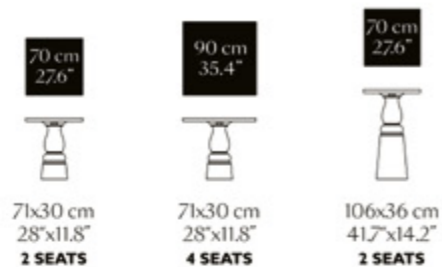

Square Table