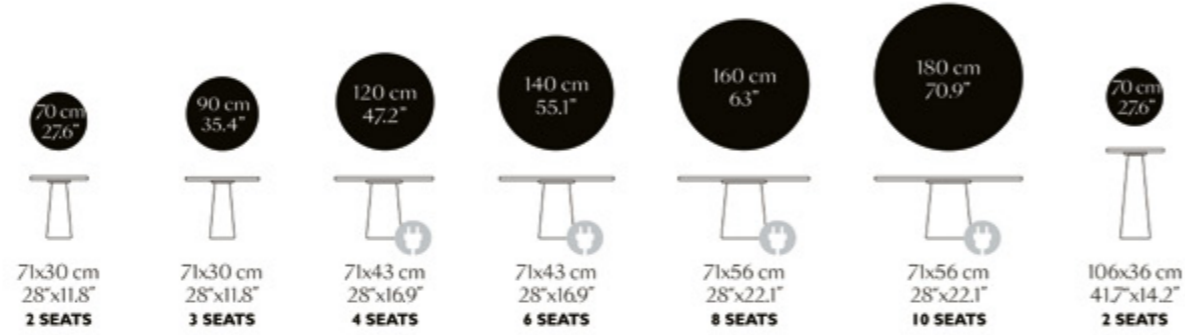

CONTAINER BAR TABLE BODHI BY MARCEL WANDERS STUDIO in stained Oak wenge. **CARBON BAR STOOL** BY BERTJAN POT high.

CONTAINER BODHI

Square Table

Round Table

Oval Table

Power & USB Module option available

HPL / PE COLOURS	ROUND TOP	SQUARE TOP	OVAL TOP	BODHI FOOT
Black	○	○		
White	○	○		
Light Grey	○	○		
OAK COLOURS				
White Wash	○	○	○	○
Wenge	○	○	○	○
Natural Oil	○	○	○	○
Cinnamon	○	○	○	○
Black Stained	○	○	○	○
Grey Stained	○	○	○	○
RAL 9005 Jet Black	○	○	○	
RAL 9016 Traffic White	○	○	○	