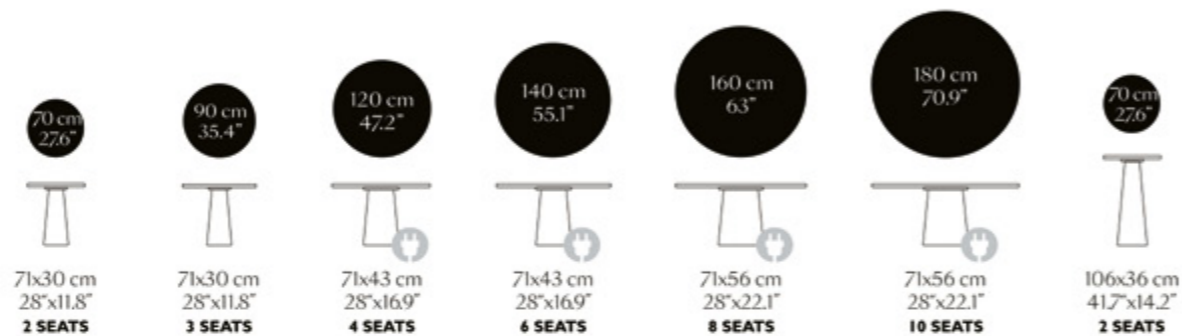

Round Table