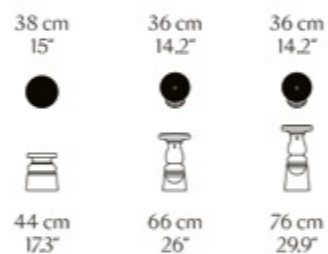

Container Table
New Antiques Oval
BY MARCEL WANDERS STUDIO

CONTAINER TABLE NEW ANTIQUES
BY MARCEL WANDERS STUDIO in HPL black,
CARBON CHAIR BY BERTJAN POT.

Square Table

Round Table

Oval Table

Stool & Bar Stool