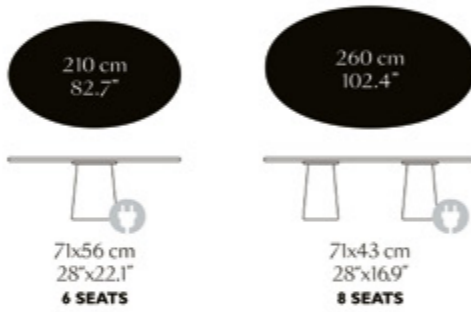

CONTAINER BAR TABLE BODHI BY MARCEL WANDERS STUDIO in stained Oak wenge. **CARBON BAR STOOL** BY BERTJAN POT high.

CONTAINER BODHI

Square Table

Round Table

Oval Table

Power & USB Module option available

HPL / PE COLOURS	ROUND TOP	SQUARE TOP	OVAL TOP	BODHI FOOT
Black	○	○		
White	○	○		
Light Grey	○	○		
OAK COLOURS				
White Wash	○	○	○	○
Wenge	○	○	○	○
Natural Oil	○	○	○	○
Cinnamon	○	○	○	○
Black Stained	○	○	○	○
Grey Stained	○	○	○	○
RAL 9005 Jet Black	○	○	○	
RAL 9016 Traffic White	○	○	○	