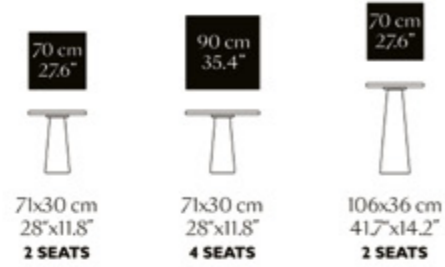

CONTAINER BODHI

Square Table