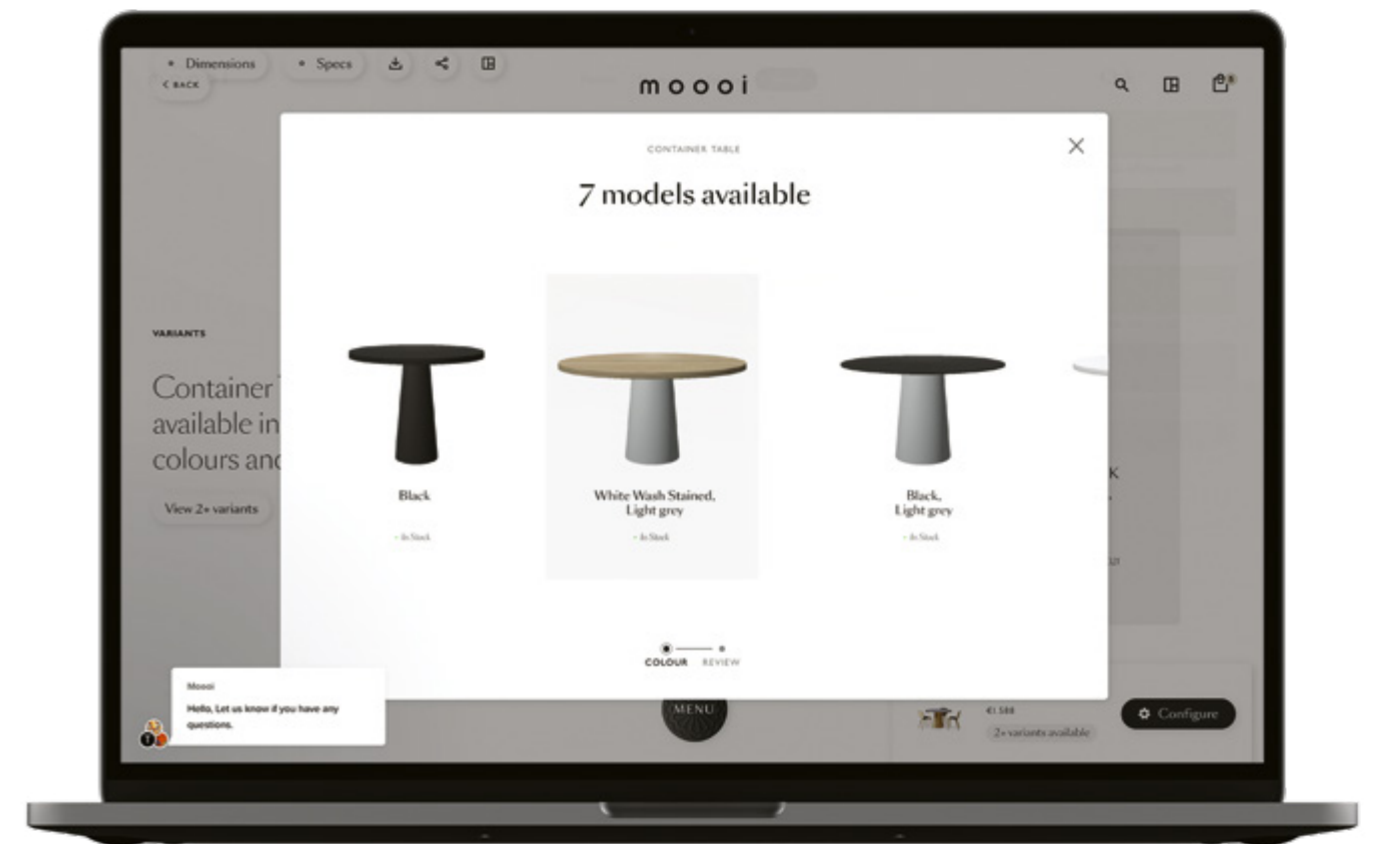

Our Pre-Configured Furniture Program makes your life easier!

The Moooi Pre-Configured Furniture Program supports you and your clients with quick delivery of the bestselling Moooi designs, including the Container Table.

Selection of our bestselling designs!

Our program comprises pre-configured items that are In Stock or Made To Order. Both will help your customers choose their favourite Moooi designs more quickly.