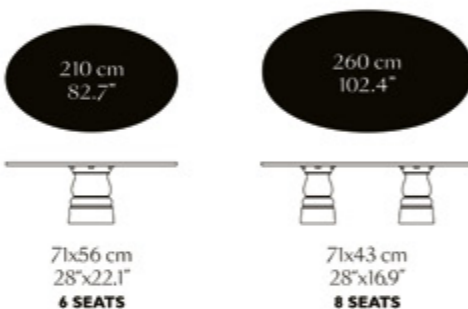

Container Table
New Antiques Oval
BY MARCEL WANDERS STUDIO

CONTAINER TABLE NEW ANTIQUES
BY MARCEL WANDERS STUDIO in HPL black,
CARBON CHAIR BY BERTJAN POT.

Square Table

Round Table

Oval Table

Stool & Bar Stool