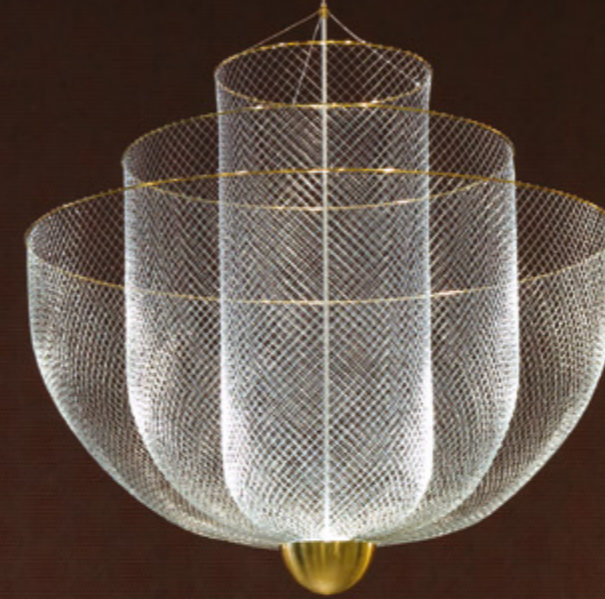

Power & USB Module option available

HPL / PE COLOURS	ROUND TOP	SQUARE TOP	OVAL TOP	BODHI FOOT
Black	○	○		
White	○	○		
Light Grey	○	○		
OAK COLOURS				
White Wash	○	○	○	○
Wenge	○	○	○	○
Natural Oil	○	○	○	○
Cinnamon	○	○	○	○
Black Stained	○	○	○	○
Grey Stained	○	○	○	○
RAL 9005 Jet Black	○	○	○	
RAL 9016 Traffic White	○	○	○	

CONTAINER TABLE BODHI BY MARCEL WANDERS STUDIO in stained Oak wenge, MESHMATICS CHANDELIER BY RICK TEGELAAR large, MONSTER CHAIR BY MARCEL WANDERS STUDIO diamond arms fabric: divina md 213.