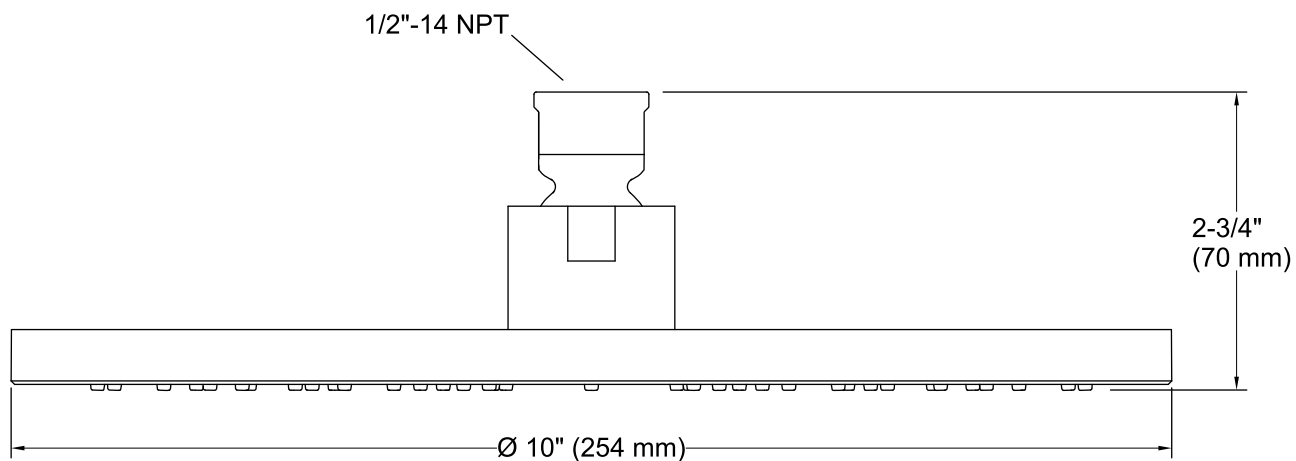

Features

- Single-function Rain showerhead
- MasterClean™ spray nozzles prohibit mineral buildup for easy cleaning
- Katalyst™ Spray Technology with air induction ball joint (patent pending)
- Optimized sprayface for maximum performance
- Solid brass construction
- 2.5 gallon (9.5 L) per minute flow rate
- 1/2" - 14 NPT connection

Technical Information

All product dimensions are nominal.

Notes

Install this product according to the installation instructions.