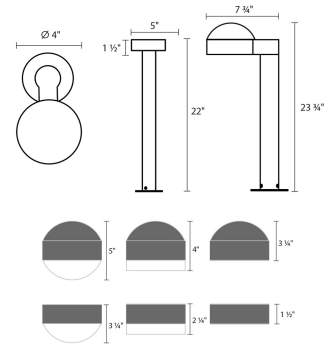

Project:

Spec Sheet

Dimensions

Height:	23.75"
Width:	5"
Length:	7.75"
Canopy/Backplate/Base:	4"
Size:	22"
Canopy/Backplate/Base Height:	0.25

Electrical Specs

Bulb(s) Included?:	Yes
Bulb 1 Type:	Integral LED
Bulb Quantity:	1
Input Voltage:	12VAC
Wattage:	10
Initial Lumens:	1040
Color Temperature:	3000K
CRI:	90
Power Supply Type:	Transformer
Power Supply Location:	Remote (Sold Separately)
Dimming Type:	Non-dimmable
Bulb Max Wattage:	10

Installation

Installation:	Licensed electrician required
---------------	-------------------------------

Shipping

Carton 1 L x W x H:	29" X 12" X 9"
Carton 1 Gross Weight:	8 LBS
Fixture Weight:	6

Shade

Lens Type:	Dome Cap and Plate Lens
Shade 1 Material:	Aluminum w/White Polycarbonate