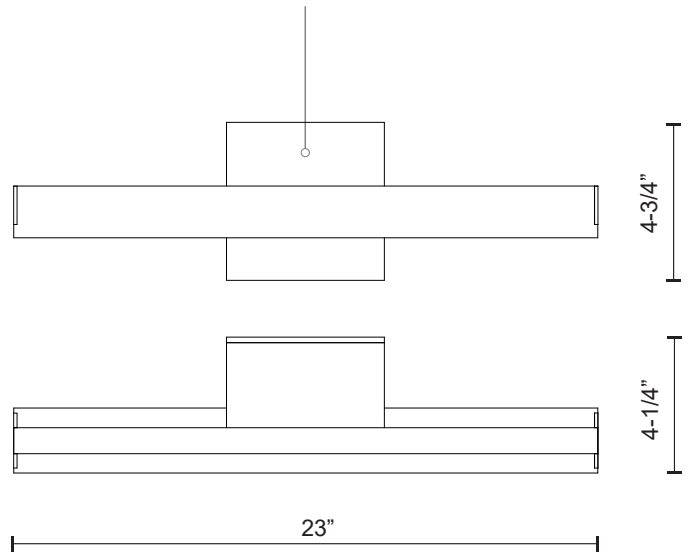

GALLERIA WS10423

WALL

PROJECT

DESCRIPTION

A 23 inch long wall sconce is ideal for illuminating artwork or any design motive that calls for a seamless flood of light. A matching square aluminum backplate attaches this extruded aluminum downlight without visible fasteners. Classic black or white powder coat options, dimming availability, and clean and even LED light distribution – this wall sconce is setting the new standard.

SPECIFICATION DETAILS

* For custom options, consult factory for details.

Fixture Dimensions	W23" x H4-3/4" x E4-1/4"
Light Source	AC LED Module
Wattage	15W
Total Lumens	1500lm
Delivered Lumens	BK-432lm; WH-829lm;
Voltage	120V
Color Temperature	3000K
CRI (Ra)	90CRI
Optional Color Temps	2700K - 5000K Available, Minimum Order Quantities Apply
LED Rated Life	50,000 hours
Dimming	100% - 10%, ELV Dimmer (Not Included)
Diffuser Details	White Acrylic Diffuser
Location	Dry
Warranty	5 Years
Mounting Style	All Orientation; Wall;
Canopy Dimensions	W4-3/4" x H4-3/4" x E1/8"

Metal Finish
WH - White
BK - Black

KUZCO

19054 28TH AVENUE
SURREY - BC V3Z 6M3
CANADA

WWW.KUZCOLIGHTING.COM

COMMENT