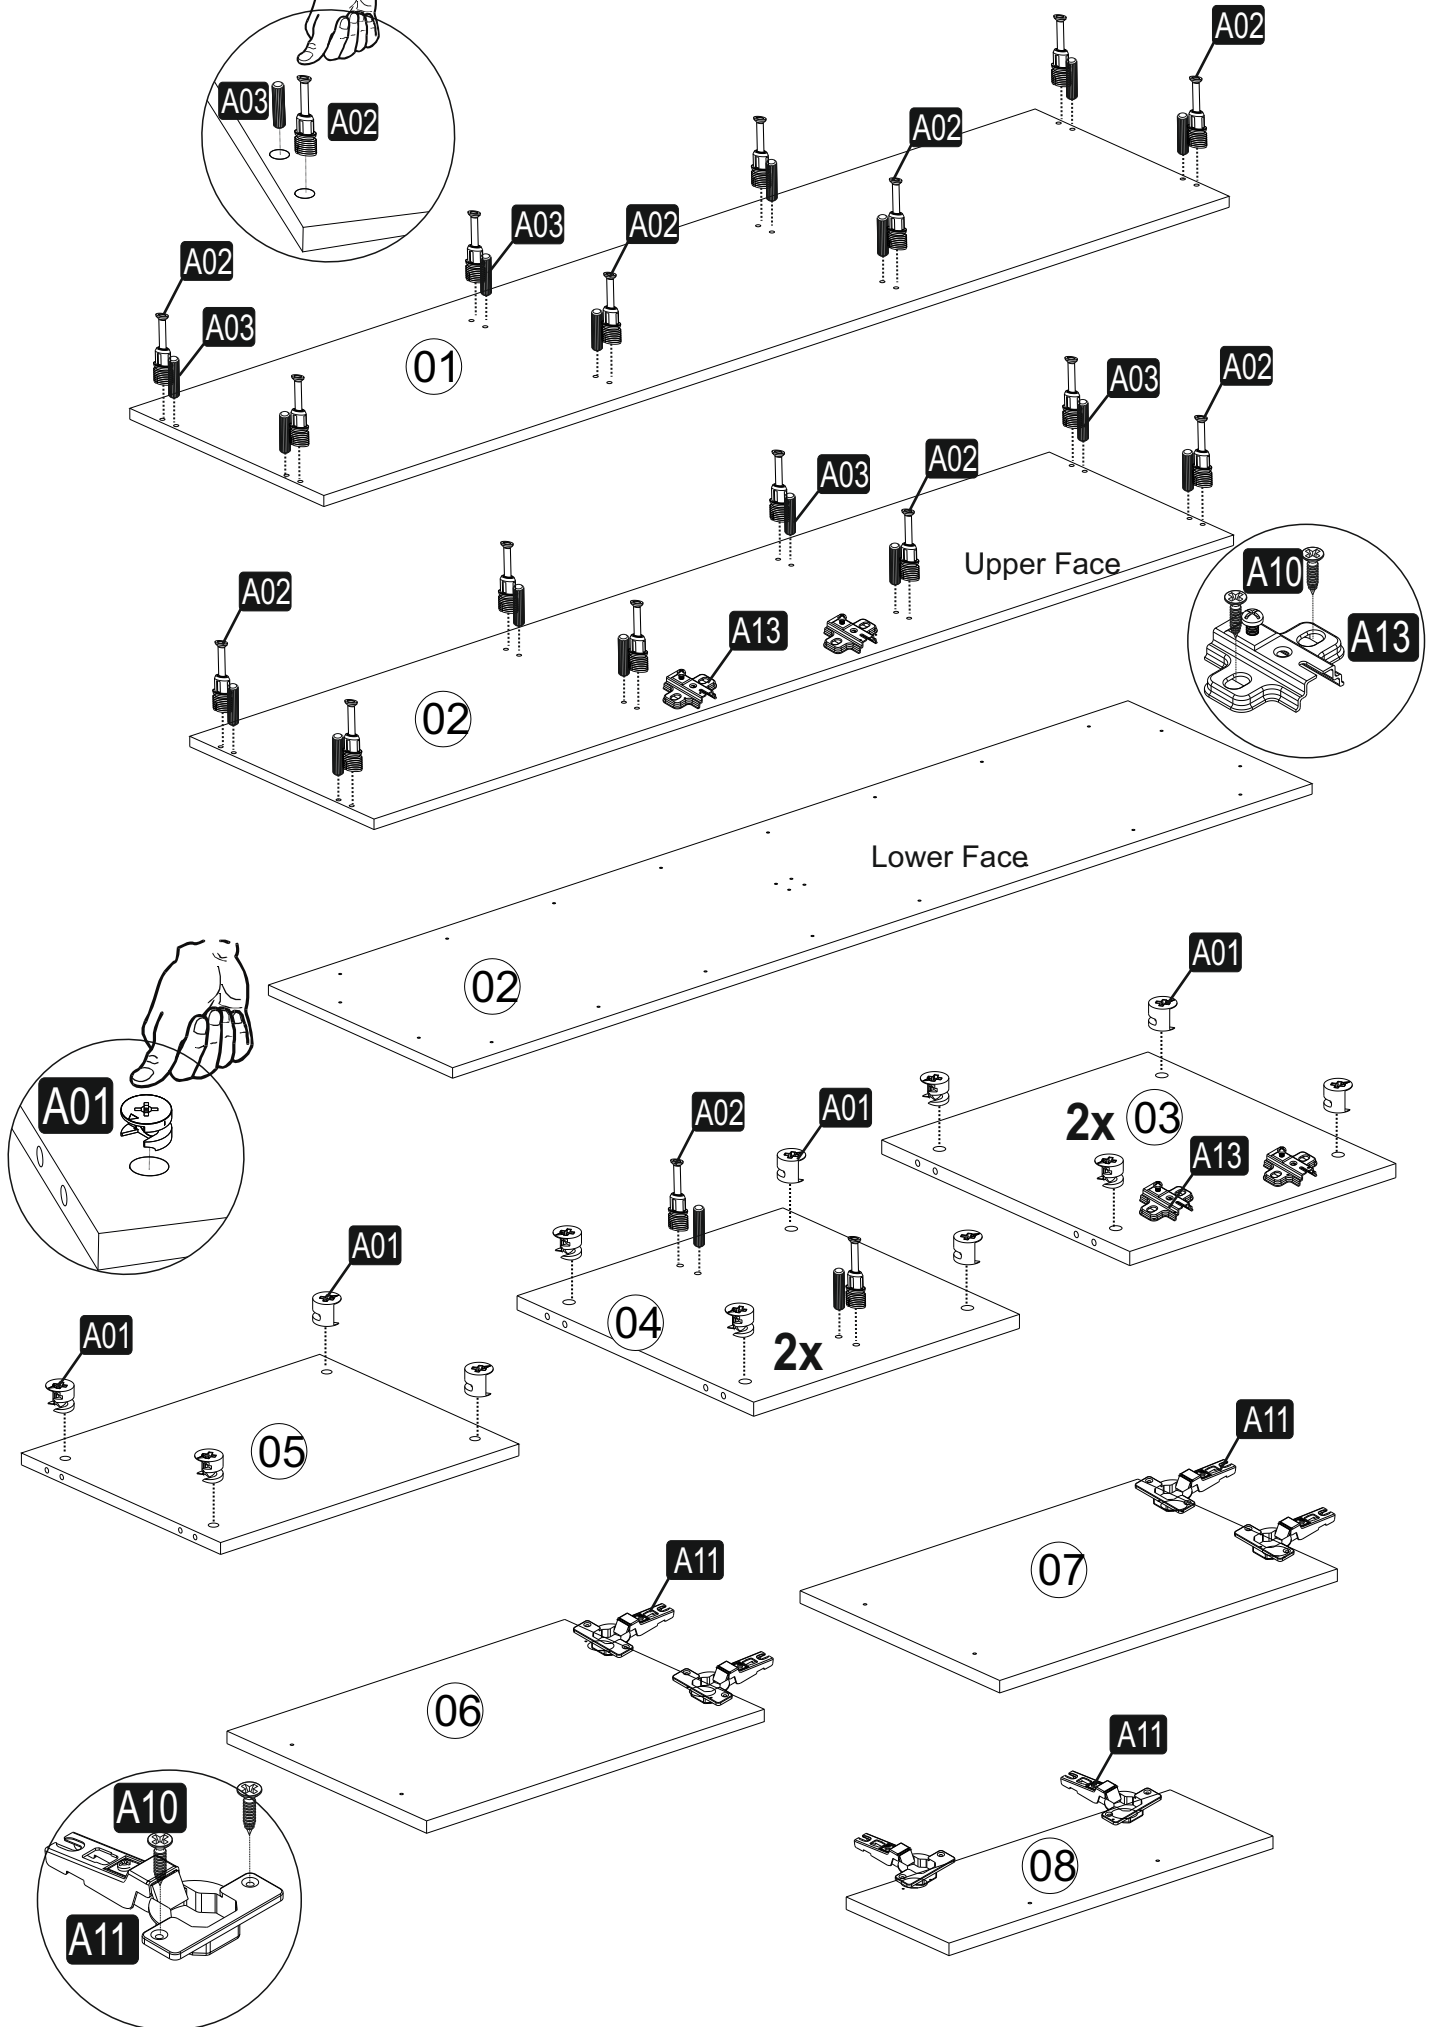

ATTENTION!!

Minifix is the main connection material used in products.
Before starting assembly, please check the drawings below...

The necessary tools (not included)

ACCESSORY LIST

A01  20x	A02  20x	A03  20x	A04  A 20x D 0x	A11  6x	SPM
A13  6x	B75 3,5x45 YHB  20x	A10 3,5x18 YHB  28x	A14 M4x22  6x	B20 M6x10 YHB  4x	
A28  40x	D81 30x30  4x	D96 148 MM  3x	D80  1x	D78  2x	DKR-188 H250*25*25 SYH
D79  2x	GENERAL VIEW				
DKR-170 H390*250*30 SYH					

ASSEMBLY MANUAL

1

2

3

4

5

6

7

8

A28

Back Face

9

10

A= menteşe bağlama vidası / to connect the hinge to the door
 B= kapak ayar vidası / to arrange the door

oklar kapağın ayarlama yönünü gösterir.
 arrows to show the directions for arrangement of doors.