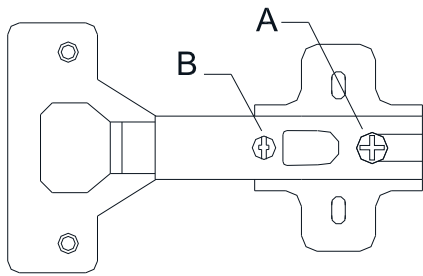

ATTENTION!!

Minifix is the main connection material used in products.
Before starting assembly, please check the drawings below...

The necessary tools (not included)

ACCESSORY LIST

A01  20x	A02  20x	A03  20x	A04  A 20x D 0x	A11  6x	SPM
A13  6x	B75 3,5x45 YHB  20x	A10 3,5x18 YHB  28x	A14 M4x22  6x	B20 M6x10 YHB  4x	
A28  40x	D81 30x30  4x	D96 148 MM  3x	D80  1x	D78  2x	DKR-188 H250*25*25 SYH
D79  2x	GENERAL VIEW				
DKR-170 H390*250*30 SYH					

8

A28

Back Face

9

10

A= menteşe bağlama vidası / to connect the hinge to the door
 B= kapak ayar vidası / to arrange the door

oklar kapağın ayarlama yönünü gösterir.
 arrows to show the directions for arrangement of doors.