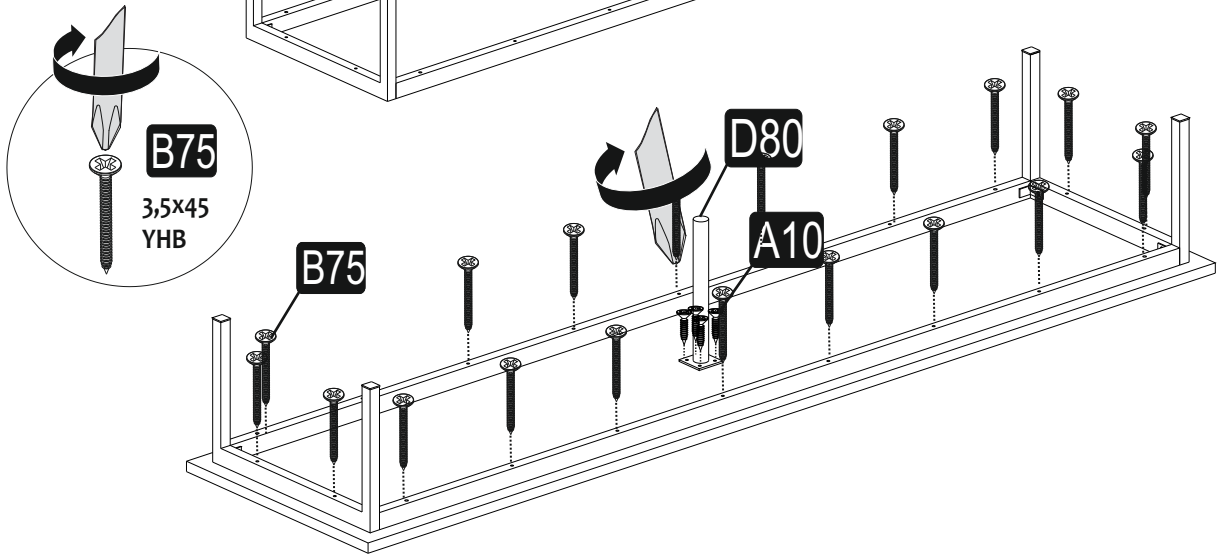

ATTENTION!!

Minifix is the main connection material used in products.
Before starting assembly, please check the drawings below...

The necessary tools (not included)

ACCESSORY LIST

A01  20x	A02  20x	A03  20x	A04  A 20x D 0x	A11  6x	SPM
A13  6x	B75 3,5x45 YHB  20x	A10 3,5x18 YHB  28x	A14 M4x22  6x	B20 M6x10 YHB  4x	
A28  40x	D81 30x30  4x	D96 148 MM  3x	D80  1x	D78  2x	DKR-188 H250*25*25 SYH
D79  2x	GENERAL VIEW				
DKR-170 H390*250*30 SYH					

ASSEMBLY MANUAL

1

2

3

4

5

6

7

8

A28

Back Face

9

10

A= menteşe bağlama vidası / to connect the hinge to the door
 B= kapak ayar vidası / to arrange the door

oklar kapağın ayarlama yönünü gösterir.
 arrows to show the directions for arrangement of doors.