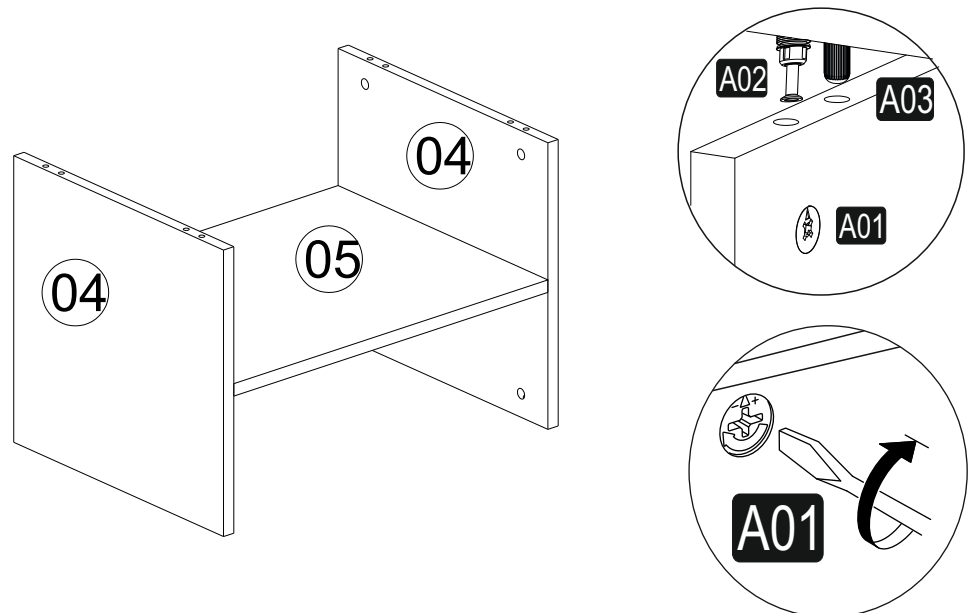

ATTENTION!!

Minifix is the main connection material used in products.
Before starting assembly, please check the drawings below...

The necessary tools (not included)

ACCESSORY LIST

A01  20x	A02  20x	A03  20x	A04  A 20x D 0x	A11  6x	SPM
A13  6x	B75 3,5x45 YHB  20x	A10 3,5x18 YHB  28x	A14 M4x22  6x	B20 M6x10 YHB  4x	
A28  40x	D81 30x30  4x	D96 148 MM  3x	D80  1x	D78  2x	DKR-188 H250*25*25 SYH
D79  2x	GENERAL VIEW				
DKR-170 H390*250*30 SYH					

ASSEMBLY MANUAL

1

2

3

4

5

6

7

8

A28

Back Face

9

10

A= menteşe bağlama vidası / to connect the hinge to the door
 B= kapak ayar vidası / to arrange the door

oklar kapağın ayarlama yönünü gösterir.
 arrows to show the directions for arrangement of doors.