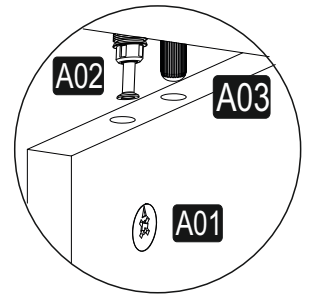

ATTENTION!!

Minifix is the main connection material used in products.
Before starting assembly, please check the drawings below...

The necessary tools (not included)

ACCESSORY LIST

A01  20x	A02  20x	A03  20x	A04  A 20x D 0x	A11  6x	SPM
A13  6x	B75 3,5x45 YHB  20x	A10 3,5x18 YHB  28x	A14 M4x22  6x	B20 M6x10 YHB  4x	
A28  40x	D81 30x30  4x	D96 148 MM  3x	D80  1x	D78  2x	DKR-188 H250*25*25 SYH
D79  2x	GENERAL VIEW				
DKR-170 H390*250*30 SYH					

ASSEMBLY MANUAL

1

2

3

4

5

6

7

8

A28

Back Face

9

10

A= menteşe bağlama vidası / to connect the hinge to the door
 B= kapak ayar vidası / to arrange the door

oklar kapağın ayarlama yönünü gösterir.
 arrows to show the directions for arrangement of doors.