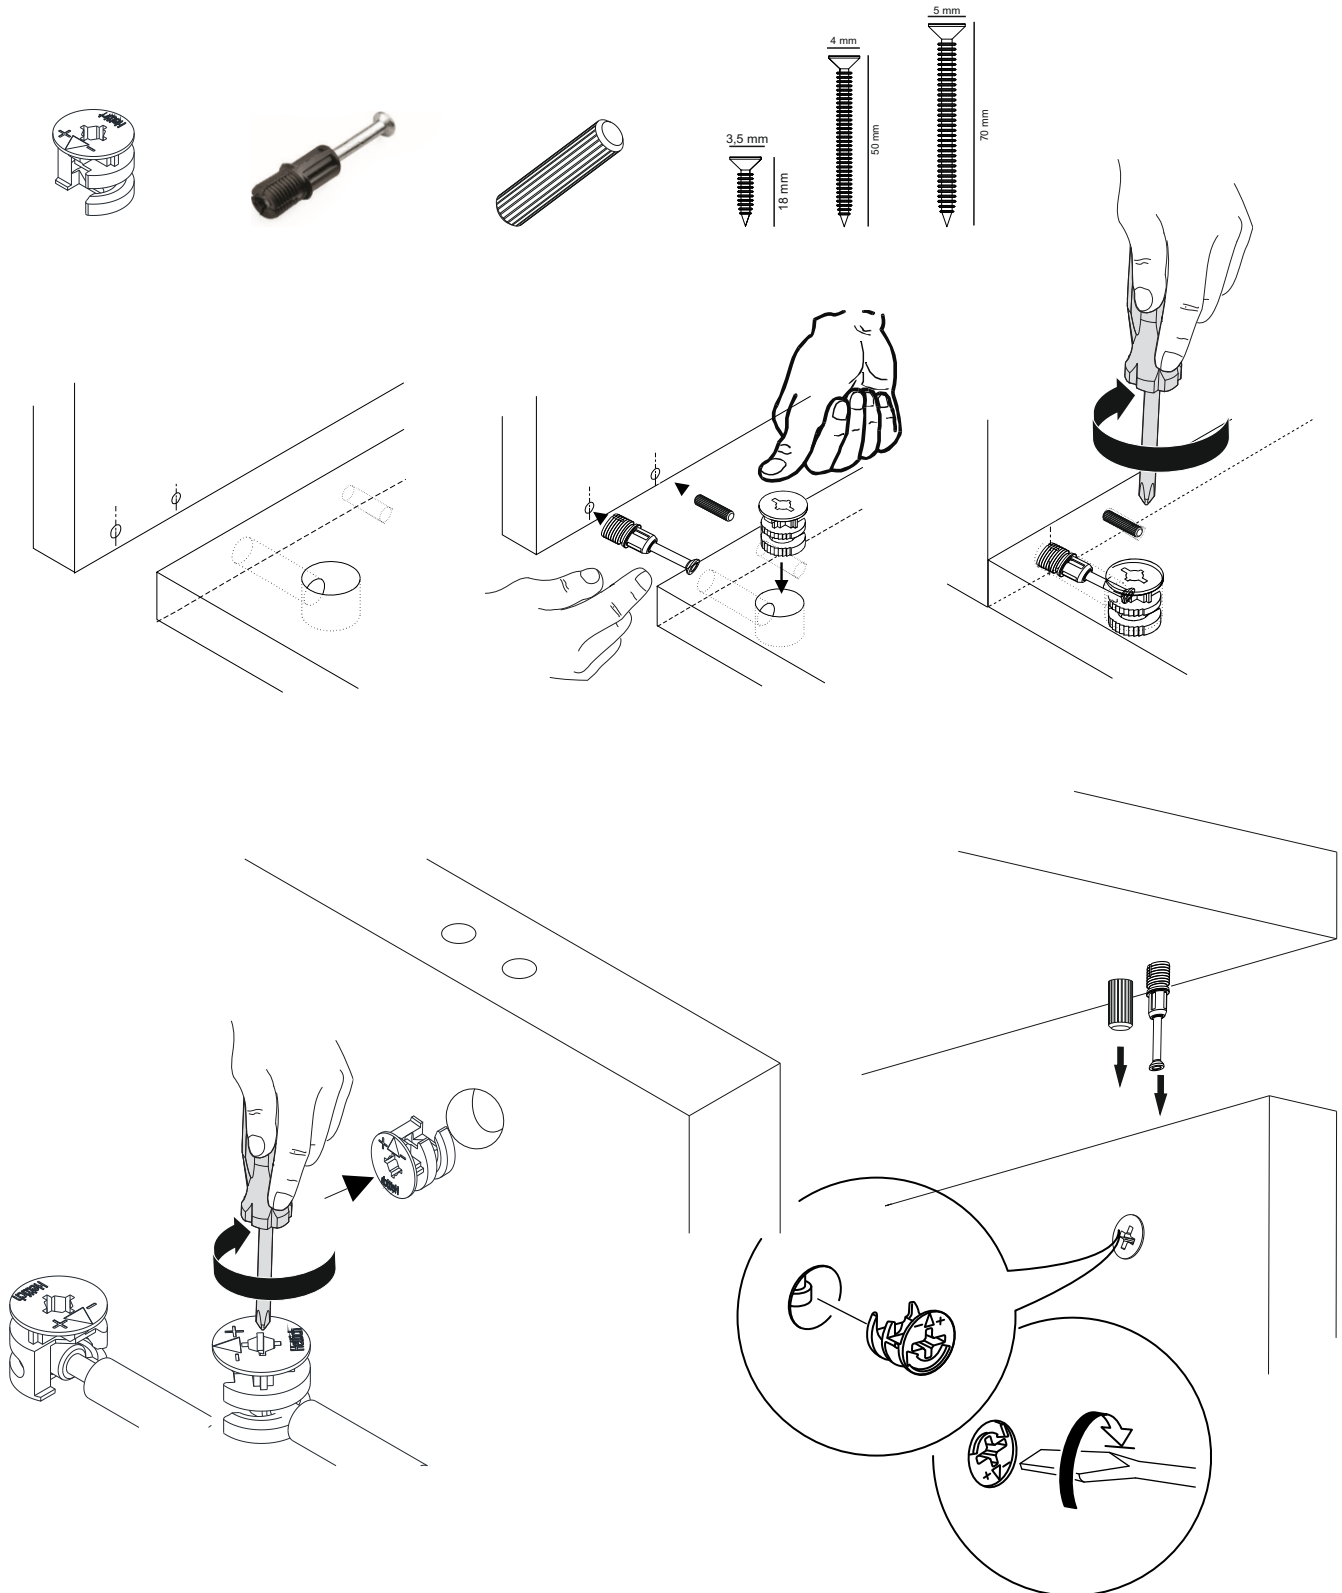

Dear Customer,

The product you bought was subjected to all sorts of tests and control before sending out to you. Even in this situation, sometimes happen that some component is damaged during the transportation. In such case please do not send the whole article back to us. Just request/order the damaged part. While requesting the required part, describe it exactly by looking to service card. Missing part will be sent to you as soon as possible. Before start assembling, please check the whole components and accessories according to the lists. After being sure that every part and accessory are okay and right, start assembling. Before start assembling, please clean all the components with a damp cloth. If you bought more than one product, to prevent confusion be sure that you completed the first product. Then start the other product's assembling. Never draw the products. While carrying, disassociate and lift the product and carry with minimum 2 people. For long distances carry the product with the package.

ATTENTION!!

Minifix is the main connection material used in products.
Before starting assembly, please check the drawings below...

The necessary tools (not included)

ACCESSORY LIST

A01  20x	A02  20x	A03  20x	A04  A 20x D 0x	A11  6x	SPM
A13  6x	B75 3,5x45 YHB  20x	A10 3,5x18 YHB  28x	A14 M4x22  6x	B20 M6x10 YHB  4x	
A28  40x	D81 30x30  4x	D96 148 MM  3x	D80  1x	D78  2x	DKR-188 H250*25*25 SYH
D79  2x	GENERAL VIEW				
DKR-170 H390*250*30 SYH					