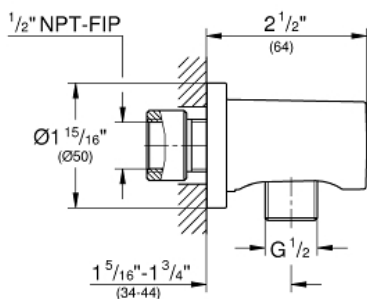

RAINSHOWER
Shower Wall Union, 1/2"
MODEL # 26635BE0

Pure Freude
an Wasser

GROHE

Product Description:
RAINSHOWER
Shower Wall Union, 1/2"

Standard Specification:

- 1/2" NPT Female Threads
- Check valve included to prevent backflow
- GROHE StarLight finish

Applicable Codes & Standards:

- ASME A112.18.1/CSA B125.1

Color:
□ 26635BE0