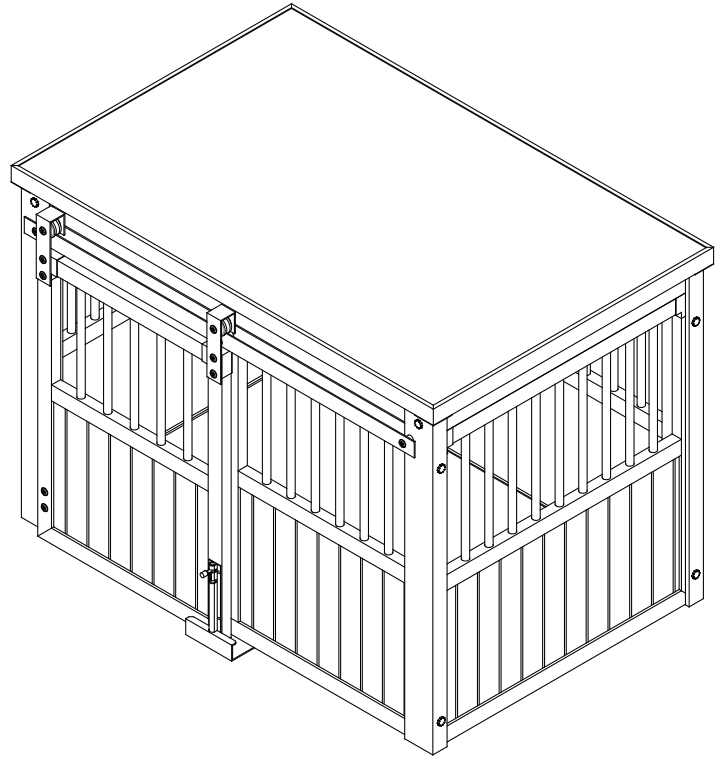

NeAgePet®

featuring **ECOFLEX**
GUARANTEED TOUGH

Homestead Crate Series

EHDBC15-L/XL series

Congratulations and thank you for your purchase! Before you start, please check for damage or any missing parts. Please visit www.NewAgePet.com/customer-service to find additional assembly videos and help in requesting replacement parts, as well as additional instructions on cleaning, maintaining and painting your New Age product.