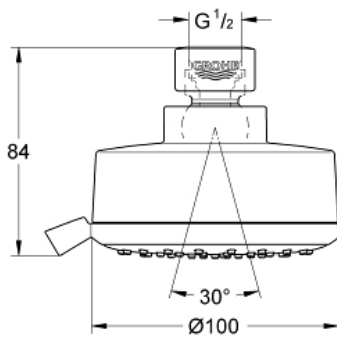

NEW TEMPESTA
COSMOPOLITAN 100
Shower Head 4 Sprays
MODEL # 26043BE1

Pure Freude
an Wasser

GROHE

Product Description:
NEW TEMPESTA COSMOPOLITAN 100
Shower Head 4 Sprays

Standard Specification:

- 4 Sprays: GROHE Rain O², Rain, Massage and Jet
- Rotating ball joint ± 15°
- 1/2" Connection thread
- GROHE EcoJoy 1.75 gpm (6.6 l/min) flow limiter
- GROHE DreamSpray perfect spray pattern
- GROHE StarLight finish
- SpeedClean anti-lime system
- Inner WaterGuide for a longer life
- Max Flow Rate: 1.75 gpm (6.6 L/min)
- Min. recommended pressure: 15 psi (1.0 bar)