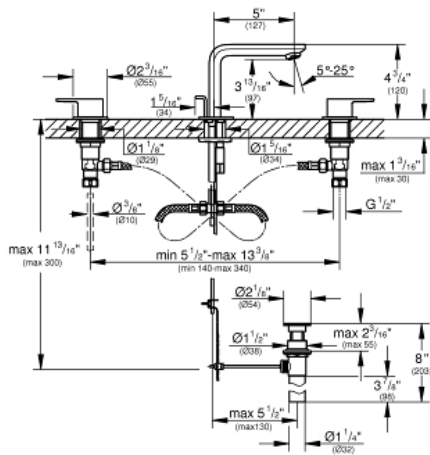

LINEARE
8" Widespread Two-Handle
Bathroom Faucet M-Size

MODEL # 2057800A

Pure Freude
an Wasser

GROHE

Product Description:

LINEARE

8" Widespread Two-Handle Bathroom Faucet M-Size

Standard Specification:

- Metal lever handle
- 1/2" (13mm) ceramic cartridge (90° turn)
- GROHE StarLight chrome finish
- GROHE AquaGuide adjustable flow control
- GROHE QuickFix rapid installation system
- Spout with flow control
- Includes waste-set drain assembly
- Pressure resistant
- Flexible connection hoses between spout and side valves
- 1/2" x 7/16" (13mm x 10.5mm) union nut

- 2057800A StarLight Chrome