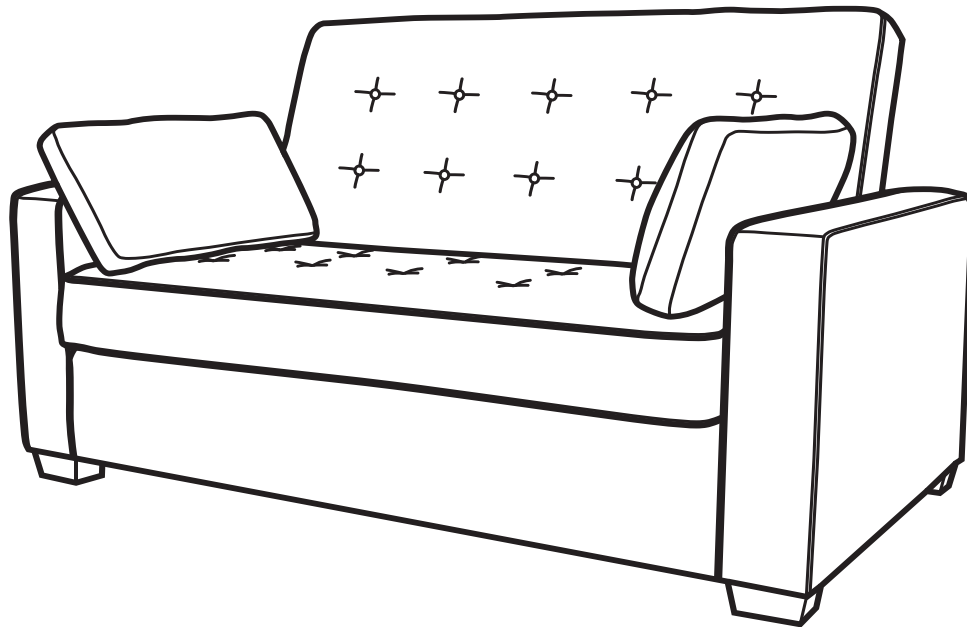

FULL SIZE

ASSEMBLY INSTRUCTIONS

U.S. PATENT NUMBER D719,754S

DO NOT RETURN PRODUCT TO THE STORE

individual stores do not stock parts.

If a part is missing or damaged, call our toll - free customer service line.

For prompt, reliable service; please have your assembly manual ready.

WARNING

- This product has been designed for seating two (2) average adults. To prevent injury and damage to this unit, PROHIBIT jumping on it.
- This product is designed for home use and not intended for commercial use.
- Children under the age of 5, small infants and babies should not sleep alone on this product for safety reasons.
- Recommended # of people needed for handling: 2 (however it is always better to have an extra hand.)
- THIS INSTRUCTION BOOKLET CONTAINS **IMPORTANT** SAFETY INFORMATION. PLEASE READ AND KEEP FOR FUTURE REFERENCE.

PARTS

Sofa Body
QTY:1

Pillow
QTY: 2

Arm
QTY:1 Pair

Leg
QTY:4

HARDWARE

A

Allen Key
M5 x 30mm x 80MM
QTY : 1 PC