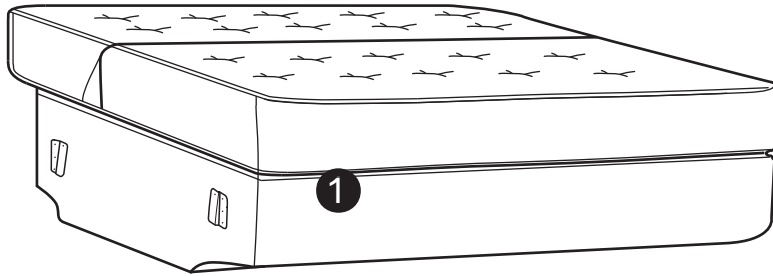

FULL SIZE

ASSEMBLY INSTRUCTIONS

U.S. PATENT NUMBER D719,754S

DO NOT RETURN PRODUCT TO THE STORE

individual stores do not stock parts.

If a part is missing or damaged, call our toll - free customer service line.

For prompt, reliable service; please have your assembly manual ready.

WARNING

- This product has been designed for seating two (2) average adults. To prevent injury and damage to this unit, PROHIBIT jumping on it.
- This product is designed for home use and not intended for commercial use.
- Children under the age of 5, small infants and babies should not sleep alone on this product for safety reasons.
- Recommended # of people needed for handling: 2 (however it is always better to have an extra hand.)
- THIS INSTRUCTION BOOKLET CONTAINS **IMPORTANT** SAFETY INFORMATION. PLEASE READ AND KEEP FOR FUTURE REFERENCE.

PARTS

Sofa Body
QTY:1

Pillow
QTY: 2

Arm
QTY:1 Pair

Leg
QTY:4

HARDWARE

A

Allen Key
M5 x 30mm x 80MM
QTY : 1 PC