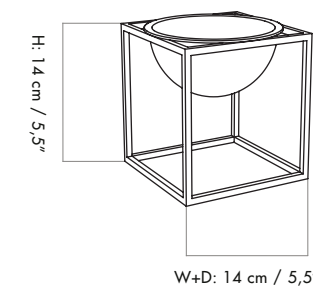

PRODUCT TYPE
Bowl

COLLI
2

ENVIRONMENT
Indoor

DIMENSIONS
H: 14 cm / 5,5"
W: 14 cm / 5,5"
D: 14 cm / 5,5"

COLOURS
Black
White
Nickel-Plated
Gold-Plated

MATERIALS
Steel

WEIGHT
Black: 0,994 kg / 2,19 lb
White: 0,994 kg / 2,19 lb
Gold-Plated: 0,984 kg / 2,17 lb
Nickel-Plated: 1,061 kg / 2,34 lb

CERTIFICATION
Food safe when using inlay

PACKAGING TYPE
Gift box

PACKAGING MEASUREMENTS (H x W x D)
H: 21 cm, W: 16 cm, D: 17 cm / 8,3" x 6,3" x 6,7"

MATERIALS & MAINTENANCE
Please visit menuspace.com for materials, care and maintenance instructions.

ENVIRONMENT
Indoor

DIMENSIONS
H: 23 cm / 9,0"
W: 23 cm / 9,0"
D: 23 cm / 9,0"

COLOURS
Black
White
Gold-Plated

MATERIALS
Steel

WEIGHT
Black: 1,924 kg / 4,24 lb
White: 1,924 kg / 4,24 lb
Gold-Plated: 1,809 kg / 3,99 lb

CERTIFICATION
Food safe when using inlay

PACKAGING TYPE
Gift box

PACKAGING MEASUREMENTS (H x W x D)
H: 30 cm, W: 26 cm, D: 26 cm / 11,8" x 10,2" x 10,2"

MATERIALS & MAINTENANCE
Please visit menuspace.com for materials, care and maintenance instructions.