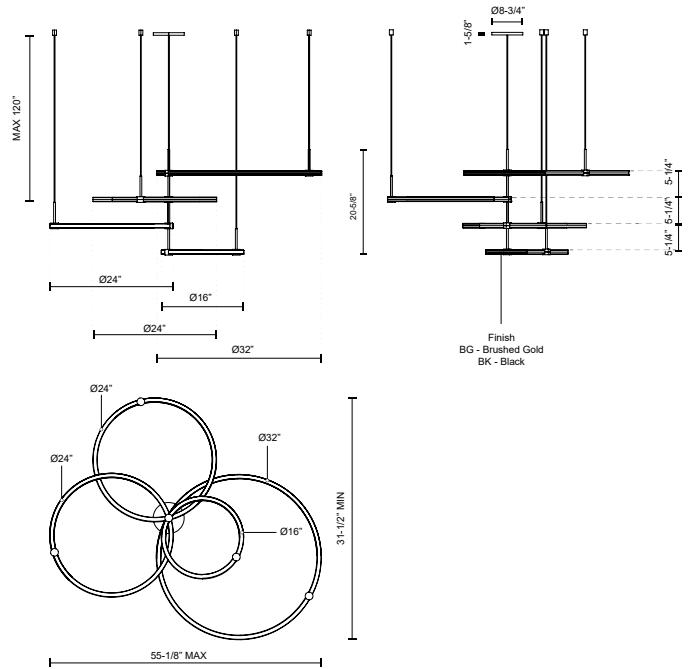

BRUNI
CH24755
CHANDELIERS

PROJECT

DESCRIPTION

The Bruni Collection answers many requests for classic, modern shapes combined with ample lighting. These completely adjustable rings allow for completely customized styling that's all your own. Available in two sophisticated finishes, the acrylic ribbed texture of each circular lamp provides sufficient lighting for even the darkest rooms in your home

SPECIFICATION DETAILS

* For custom options, consult factory for details.

Fixture Dimensions	L55-1/8" x W31-1/2" x H20-5/8"
Light Source	LED with DC Driver
Wattage	115W
Total Lumens	8000lm
Delivered Lumens	4650lm*
Voltage	120V
Color Temperature	3000K
CRI (Ra)	90CRI
Optional Color Temps	2700K - 5000K Available, Minimum Order Quantities Apply
LED Rated Life	50,000 hours
Dimming	100% - 10%, TRIAC or ELV Dimmer (Not Included)
Diffuser Details	Clear Acrylic Exterior/White Silicone Interior
Adjustable	Yes
Wire Length	120" Max
Wire Type	Black
Minimum Hang Height	24"
Sloped Ceiling Adaptable	Yes
Location	Dry
Warranty	5 Years
Illumination Direction	Up/Down
Canopy Dimensions	D8-3/4" x H1-5/8"