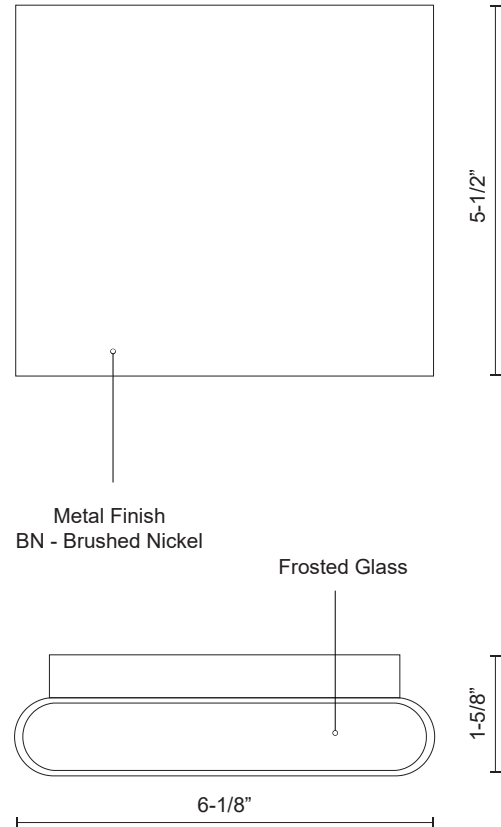

SLATE AT6506

WALL

PROJECT

AT6506-BK
Black

AT6506-WH
White

SPECIFICATION DETAILS

* For custom options, consult factory for details.

Fixture Dimensions	W6-1/8" x H5-1/2" x E1-5/8"
Light Source	AC LED Module
Wattage	16W
Total Lumens	1200lm
Delivered Lumens	BK-770lm; WH-955lm;
Voltage	120V
Color Temperature	3000K
CRI (Ra)	90CRI
Optional Color Temps	2700K - 5000K Available, Minimum Order Quantities Apply
LED Rated Life	50,000 hours
Dimming	100% - 10%, ELV Dimmer (Not Included)
Glass Details	Frosted Glass
ADA Compliant	Yes
Compliance	ADA
Location	Wet
Warranty	5 Years
Illumination Direction	Up and Down
Mounting Style	All Orientation; Wall;

DESCRIPTION

This minimalist sleek cast-aluminum wall sconce is a beautiful addition to any indoor or outdoor application. Finished with a high-end powder-coated white or black cast aluminum, rectangular in size with smooth, sleek, rounded corners. Premium frosted optical lenses, which emits the light from the fixture evenly against the wall.

SPECIFICATION DETAILS

* For custom options, consult factory for details.

Fixture Dimensions	W6-1/8" x H5-1/2" x E1-5/8"
Light Source	AC LED Module
Wattage	16W
Total Lumens	1200lm
Delivered Lumens	BN-588lm*
Voltage	120V
Color Temperature	3000K
CRI (Ra)	90CRI
Optional Color Temps	2700K - 5000K Available, Minimum Order Quantities Apply
LED Rated Life	50,000 hours
Dimming	100% - 10%, ELV Dimmer (Not Included)
Glass Details	Frosted Glass
ADA Compliant	Yes
Compliance	ADA
Location	Wet
Warranty	5 Years
Illumination Direction	Up and Down
Mounting Style	All Orientation; Wall;

DESCRIPTION

This minimalist sleek cast-aluminum wall sconce is a beautiful addition to any indoor or outdoor application. Finished with a high-end brushed nickel cast aluminum, rectangular in size with smooth, sleek, rounded corners. Premium frosted optical lenses, which emits the light from the fixture evenly against the wall.