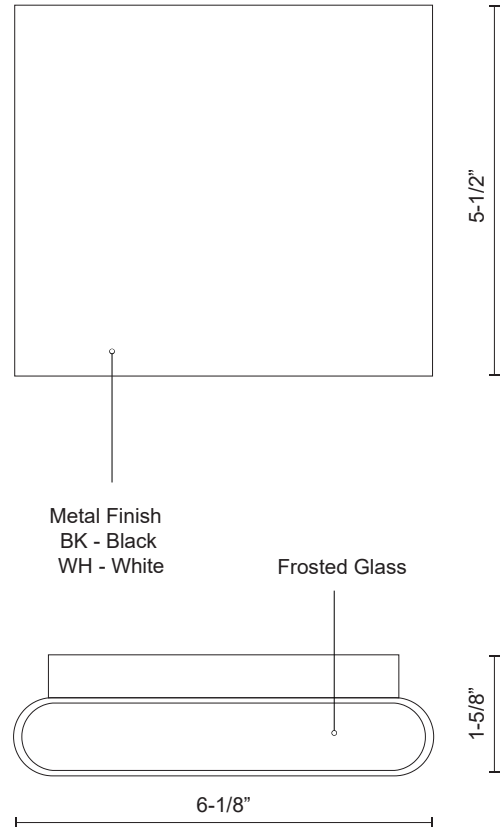

SLATE AT6506

WALL

PROJECT

AT6506-BK
Black

AT6506-WH
White

SPECIFICATION DETAILS

* For custom options, consult factory for details.

Fixture Dimensions	W6-1/8" x H5-1/2" x E1-5/8"
Light Source	AC LED Module
Wattage	16W
Total Lumens	1200lm
Delivered Lumens	BK-770lm; WH-955lm;
Voltage	120V
Color Temperature	3000K
CRI (Ra)	90CRI
Optional Color Temps	2700K - 5000K Available, Minimum Order Quantities Apply
LED Rated Life	50,000 hours
Dimming	100% - 10%, ELV Dimmer (Not Included)
Glass Details	Frosted Glass
ADA Compliant	Yes
Compliance	ADA
Location	Wet
Warranty	5 Years
Illumination Direction	Up and Down
Mounting Style	All Orientation; Wall;

DESCRIPTION

This minimalist sleek cast-aluminum wall sconce is a beautiful addition to any indoor or outdoor application. Finished with a high-end powder-coated white or black cast aluminum, rectangular in size with smooth, sleek, rounded corners. Premium frosted optical lenses, which emits the light from the fixture evenly against the wall.

SPECIFICATION DETAILS

* For custom options, consult factory for details.

Fixture Dimensions	W6-1/8" x H5-1/2" x E1-5/8"
Light Source	AC LED Module
Wattage	16W
Total Lumens	1200lm
Delivered Lumens	BN-588lm*
Voltage	120V
Color Temperature	3000K
CRI (Ra)	90CRI
Optional Color Temps	2700K - 5000K Available, Minimum Order Quantities Apply
LED Rated Life	50,000 hours
Dimming	100% - 10%, ELV Dimmer (Not Included)
Glass Details	Frosted Glass
ADA Compliant	Yes
Compliance	ADA
Location	Wet
Warranty	5 Years
Illumination Direction	Up and Down
Mounting Style	All Orientation; Wall;

DESCRIPTION

This minimalist sleek cast-aluminum wall sconce is a beautiful addition to any indoor or outdoor application. Finished with a high-end brushed nickel cast aluminum, rectangular in size with smooth, sleek, rounded corners. Premium frosted optical lenses, which emits the light from the fixture evenly against the wall.