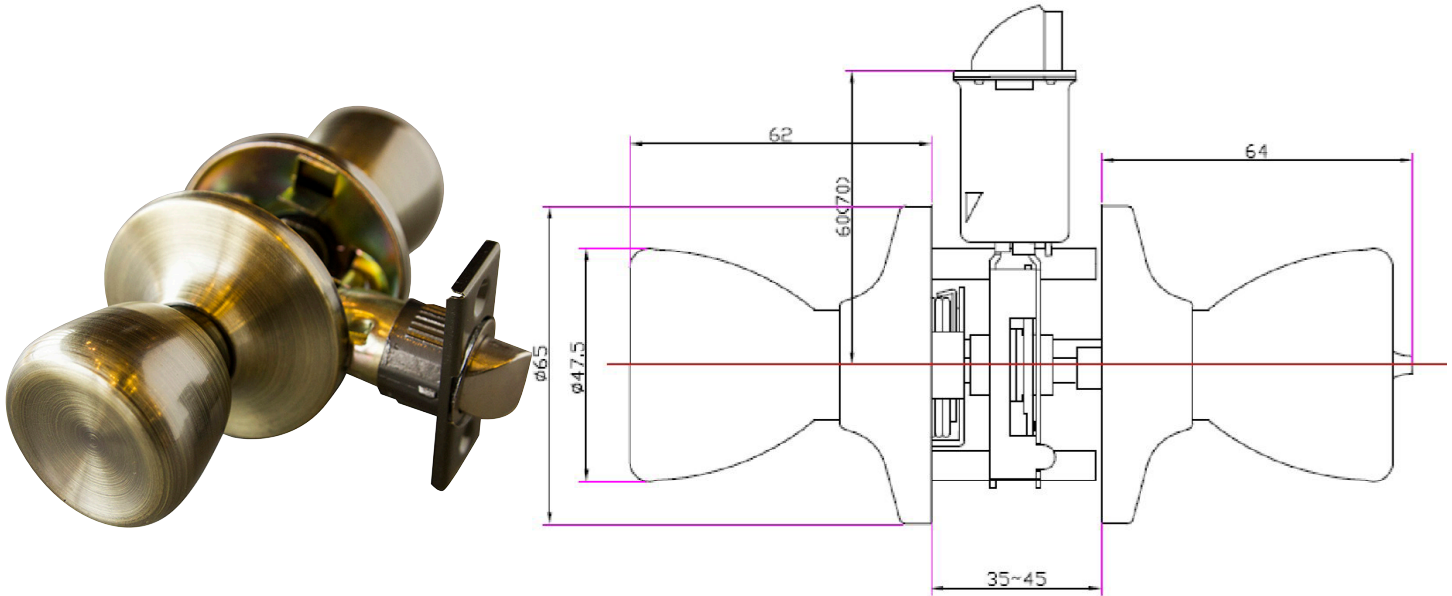

Terrace 6-Way Latch Passage Hallway Closet Door Knob Antique Brass

SPECIFICATIONS

MATERIAL CONSTRUCTION:	Brass	KEYWAY:	N/A
LOCK FUNCTION:	Passage	REMOVABLE CORE:	No
DEADBOLT FUNCTION:	N/A	LATCH FACEPLATE I:	Universal (Drive In)
EXTERIOR MAX PROJECTION:	2.41"	LATCH BACKSET:	Adj; 2-3/8" - 2-3/4"
INTERIOR MAX PROJECTION:	2.41"	LATCH TYPE:	6 Way / Universal / Drive-in
KOB VS. LEVER:	Knob	LATCHBOLT THROW DISTANCE:	0.5"
KNOB DIMENSIONS:	2.36" H x 1.85" W x 1.87" D	# PINS IN CYLINDER:	N/A
LEVER LENGTH:	N/A	ANTI-BUMP PIN INSTALLED:	N/A
ROSE DIMENSIONS:	2.56" H x 2.56" W x 2.56" D	# KEYS INCLUDED:	N/A
ROSETTE / ESCUTCHEON SHAPE:	Round	SPINDLE TYPE:	Square
CROSS BORE:	2.13"	MOUNTING HARDWARE INCLUDED:	Yes
EDGE BORE:	1"	TOOLS NEEDED FOR INSTALLATION:	Phillips Screwdriver
HANDING:	Reversible	ASSEMBLED WEIGHT:	0.91 lbs.
REKEYABLE?:	No		