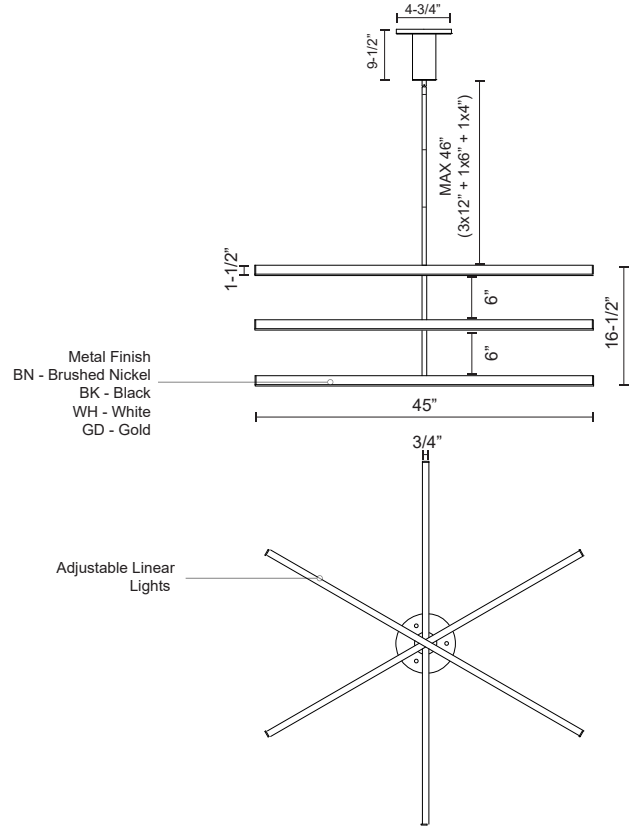

**VEGA**  
**CH10345**  
CHANDELIERS

PROJECT

**DESCRIPTION**

Machined aluminum with powder-coated or electroplated finish. Trio of linear lights, suspended from a central spindle. Down light distribution.

CH10345-BK  
Black

CH10345-WH  
White

CH10345-BN  
Brushed Nickel

CH10345-GD  
Gold

**SPECIFICATION DETAILS**

\* For custom options, consult factory for details.

<b>Fixture Dimensions</b>	L45" x W3/4" x H16-1/2"
<b>Light Source</b>	LED with DC Driver
<b>Wattage</b>	54W
<b>Total Lumens</b>	4490lm
<b>Delivered Lumens</b>	BK-2185lm; BN-3345lm; GD-3222lm; WH-3677lm;
<b>Voltage</b>	120V
<b>Color Temperature</b>	3000K
<b>CRI (Ra)</b>	90CRI
<b>Optional Color Temps</b>	2700K - 5000K Available, Minimum Order Quantities Apply
<b>LED Rated Life</b>	50,000 hours
<b>Diffuser Details</b>	White Acrylic Diffuser
<b>Dimming</b>	100% - 10%, TRIAC or ELV Dimmer (Not Included)
<b>Adjustable</b>	Yes
<b>Rod Length</b>	46" Max (3x12" + 1x6" + 1x4")
<b>Location</b>	Dry
<b>Ceiling Adaptor</b>	Yes, Up to 45 Degrees
<b>Warranty</b>	5 Years
<b>CEC Title 24 JA8</b>	Yes, JA8-19
<b>Canopy Dimensions</b>	D4-3/4" x H9-1/2"