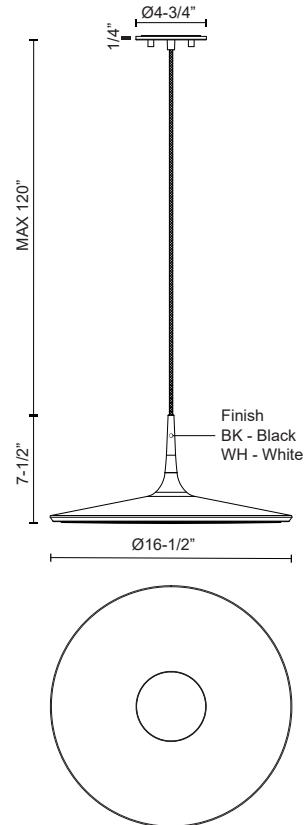

DISC PD46216

PENDANTS

PROJECT

DESCRIPTION

The DISC pendant produces an even diffusive plane of light in a distinctive diminutive profile. A revolved sleek aluminum cap clasps the thin optic and is supported by a matching cloth cable. Excellent detailing and a refined finish offering are defining qualities of the contemporary fixture.

PD46216-BK
Black

PD46216-WH
White

SPECIFICATION DETAILS

* For custom options, consult factory for details.

Fixture Dimensions	D16-1/2" x H7-1/2"
Light Source	LED with DC Driver
Wattage	35W
Total Lumens	3310lm
Delivered Lumens	WH-2422lm
Voltage	120V
Color Temperature	3000K
CRI (Ra)	90CRI
Optional Color Temps	2700K - 5000K Available, Minimum Order Quantities Apply
LED Rated Life	50,000 hours
Dimming	100% - 10%, TRIAC or ELV Dimmer (Not Included)
Diffuser Details	White Acrylic Diffuser
Adjustable	Yes
Wire Length	120" Max
Wire Type	Black SVT Cord
Location	Dry
Warranty	5 Years
Canopy Dimensions	D4-3/4" x H1/4"