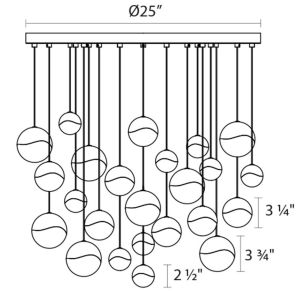

Project:

Grapes LED Pendant Spec Sheet

SKU: 2918.13-MED Learn more at:
<https://sonnemanlight.com/grapes-led-pendant>

Description: Grapes are luminous LED spheres in multiple sizes, arrayed in precise or random patterns, in clusters, or as single points of light. Seen from the middle or above, the crystal appears clear with a subtle luminance. Moving below, the crystal facets become increasingly apparent, refracting the light into a dazzling radiance.

Type #:

Dimensions

Height:	3.25"
Diameter:	26.25"
Canopy/Backplate/Base:	25"
Hanging Details:	10' Adjustable Cord
Shape:	Round Canopy
Size:	24-Light Medium
Canopy/Backplate/Base Height:	0.5

Electrical Specs

Bulb(s) Included?:	Yes
Bulb 1 Type:	Integral LED
Bulb Quantity:	24
Input Voltage:	120VAC
Wattage:	96
Initial Lumens:	5400
Color Temperature:	3000K
CRI:	90
Power Supply Type:	Transformer
Power Supply Quantity:	3
Power Supply Location:	Canopy
Dimming Type:	ELV
Bulb Max Wattage:	96