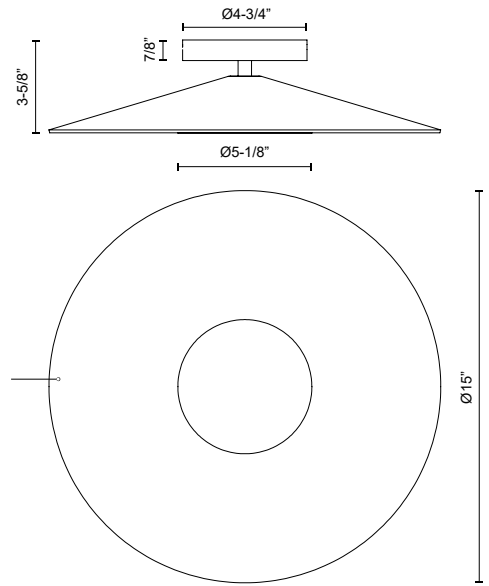

WS22915-GY
Felt - Gray

WS22915-BK/WH
Metal - Black/White

SPECIFICATION DETAILS

* For custom options, consult factory for details.

Fixture Dimensions	D15" x E3-5/8"
Light Source	AC LED Module
Wattage	12W
Total Lumens	1015lm
Delivered Lumens	BK/WH-237lm; GY-101lm;
Voltage	120V
Color Temperature	3000K
CRI (Ra)	90CRI
Optional Color Temps	2700K - 5000K Available, Minimum Order Quantities Apply
LED Rated Life	50,000 hours
Dimming	100% - 10%, ELV Dimmer (Not Included)
Diffuser Details	Frosted acrylic diffuser
Shade Details	Spun Aluminum or Felt Shade
Location	Dry
Warranty	5 Years
Mounting Style	All Orientation; Ceiling and Wall;
Canopy Dimensions	D4-3/4" x E7/8"