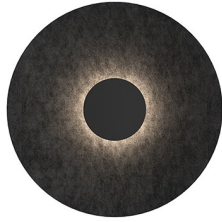

CRUZ WS22915

WALL

PROJECT

DESCRIPTION

Inspired by the peaks and valleys created by wave forms, the Cruz Collection is a geometric wonder. The soft shaped glass shades emit ample ambient light throughout, making it the perfect modern decorative piece for any space.

WS22915-GY
Felt - Gray

WS22915-BK/WH
Metal - Black/White

SPECIFICATION DETAILS

* For custom options, consult factory for details.

Fixture Dimensions	D15" x E3-5/8"
Light Source	AC LED Module
Wattage	12W
Total Lumens	1015lm
Delivered Lumens	BK/WH-237lm; GY-101lm;
Voltage	120V
Color Temperature	3000K
CRI (Ra)	90CRI
Optional Color Temps	2700K - 5000K Available, Minimum Order Quantities Apply
LED Rated Life	50,000 hours
Dimming	100% - 10%, ELV Dimmer (Not Included)
Diffuser Details	Frosted acrylic diffuser
Shade Details	Spun Aluminum or Felt Shade
Location	Dry
Warranty	5 Years
Mounting Style	All Orientation; Ceiling and Wall;
Canopy Dimensions	D4-3/4" x E7/8"

Finish
BK/WH - Black/White (metal)
GY - Gray (felt)

COMMENT

KUZCO

19054 28TH AVENUE
SURREY - BC V3Z 6M3
CANADA

WWW.KUZCOLIGHTING.COM