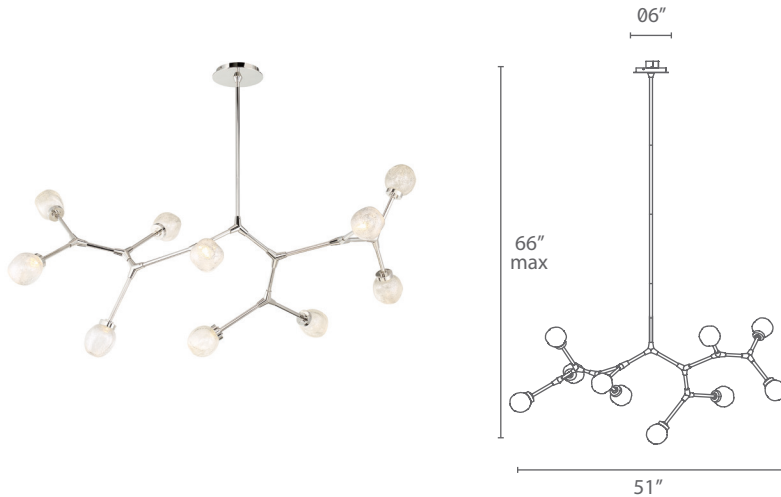

CATALYST – model: PD-537

LED Interior Pendants & Chandeliers

Fixture Type:

Catalog Number:

Project: _____

Location: _____

PRODUCT DESCRIPTION

Make a bold, breathtaking design statement with extraordinary works of art created in free form. Mounted individually or grouped to create larger chandeliers for ballrooms, lobbies and large living areas. This luxurious, modern adjustable luminaire in polished nickel is offered in three sizes.

FEATURES

- Adjust at joints to customize look
- ETL & cETL damp location listed
- Driver located in standard 4" junction box
- Arms are adjustable
- Exclusive mouth blown free formed art glass
- Universal driver (120V-220V-277V)
- Full range dimming when used with compatible dimmers*
- 50,000 hour rated life
- Color Temp: 3000K
- CRI: 90

SPECIFICATIONS

Construction: Aluminum and Clear oblong glass

Light Source: High output LED.

Finish: Polished Nickel (PN)

Standards: ETL & cETL damp location listed.

ORDER NUMBER

	Wattage	Voltage	LED Lumens	Delivered Lumens	Finish	
PD-53751	18.5W	120-277V	1200	1075	PN Polished Nickel	