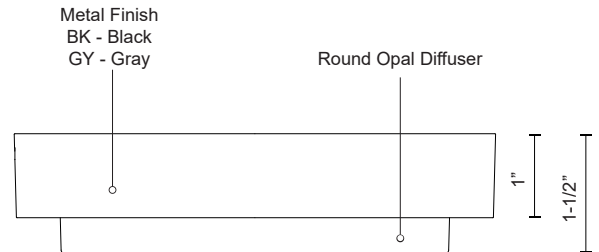

BAILEY EC44505

CEILING

PROJECT

DESCRIPTION

Circular cast aluminum body and frame. Lightly textured powder-coat finish. Round opal polymeric diffuser. Outward emitting light. Rated for exterior use. Custom options available.

EC44505-GY
Gray

EC44505-BK
Black

SPECIFICATION DETAILS

* For custom options, consult factory for details.

Fixture Dimensions	D5-7/8" x H1-1/2"
Light Source	AC LED Module
Wattage	15W
Total Lumens	1200lm
Delivered Lumens	BK-771lm; GY-803lm;
Voltage	120V
Color Temperature	3000K
CRI (Ra)	90CRI
Optional Color Temps	2700K - 5000K Available, Minimum Order Quantities Apply
LED Rated Life	50,000 hours
Dimming	100% - 10%, ELV Dimmer (Not Included)
Diffuser Details	Frosted PC Diffuser
Location	Wet
Warranty	5 Years
Mounting Style	All Orientation; Ceiling and Wall;