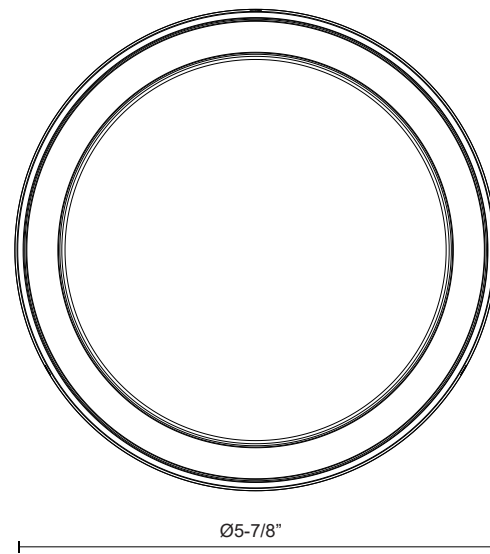

BAILEY EC44505

CEILING

PROJECT

DESCRIPTION

Circular cast aluminum body and frame. Lightly textured powder-coat finish. Round opal polymeric diffuser. Outward emitting light. Rated for exterior use. Custom options available.

EC44505-GY
Gray

EC44505-BK
Black

SPECIFICATION DETAILS

* For custom options, consult factory for details.

Fixture Dimensions	D5-7/8" x H1-1/2"
Light Source	AC LED Module
Wattage	15W
Total Lumens	1200lm
Delivered Lumens	BK-771lm; GY-803lm;
Voltage	120V
Color Temperature	3000K
CRI (Ra)	90CRI
Optional Color Temps	2700K - 5000K Available, Minimum Order Quantities Apply
LED Rated Life	50,000 hours
Dimming	100% - 10%, ELV Dimmer (Not Included)
Diffuser Details	Frosted PC Diffuser
Location	Wet
Warranty	5 Years
Mounting Style	All Orientation; Ceiling and Wall;