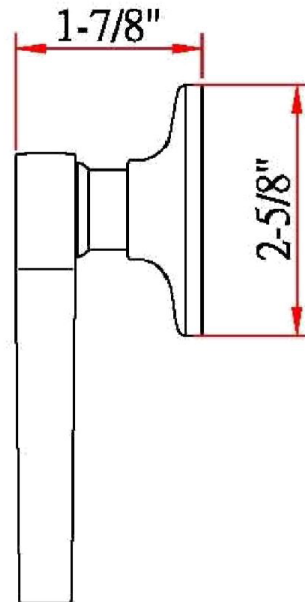

## Scroll Dummy Door Handle Oil Rubbed Bronze

### SPECIFICATIONS

MATERIAL CONSTRUCTION:	Brass	KEYWAY:	N/A
LOCK FUNCTION:	Dummy	REMOVABLE CORE:	No
DEADBOLT FUNCTION:	N/A	LATCH FACEPLATE I:	N/A
EXTERIOR MAX PROJECTION:	1.88"	LATCH BACKSET:	N/A
INTERIOR MAX PROJECTION:	1.88"	LATCH TYPE:	N/A
KOB VS. LEVER:	Lever	LATCHBOLT THROW DISTANCE:	N/A
KNOB DIMENSIONS:	N/A	# PINS IN CYLINDER:	N/A
LEVER LENGTH:	3.56"	ANTI-BUMP PIN INSTALLED:	N/A
ROSE DIMENSIONS:	2.63" H x 2.63" W x 2.63" D	# KEYS INCLUDED:	N/A
ROSETTE / ESCUTCHEON SHAPE:	Round	SPINDLE TYPE:	Other
CROSS BORE:	2.13"	MOUNTING HARDWARE INCLUDED:	Yes
EDGE BORE:	1"	TOOLS NEEDED FOR INSTALLATION:	Phillips Screwdriver
HANDING:	Reversible	ASSEMBLED WEIGHT:	0.55 lbs.
REKEYABLE?:	No		