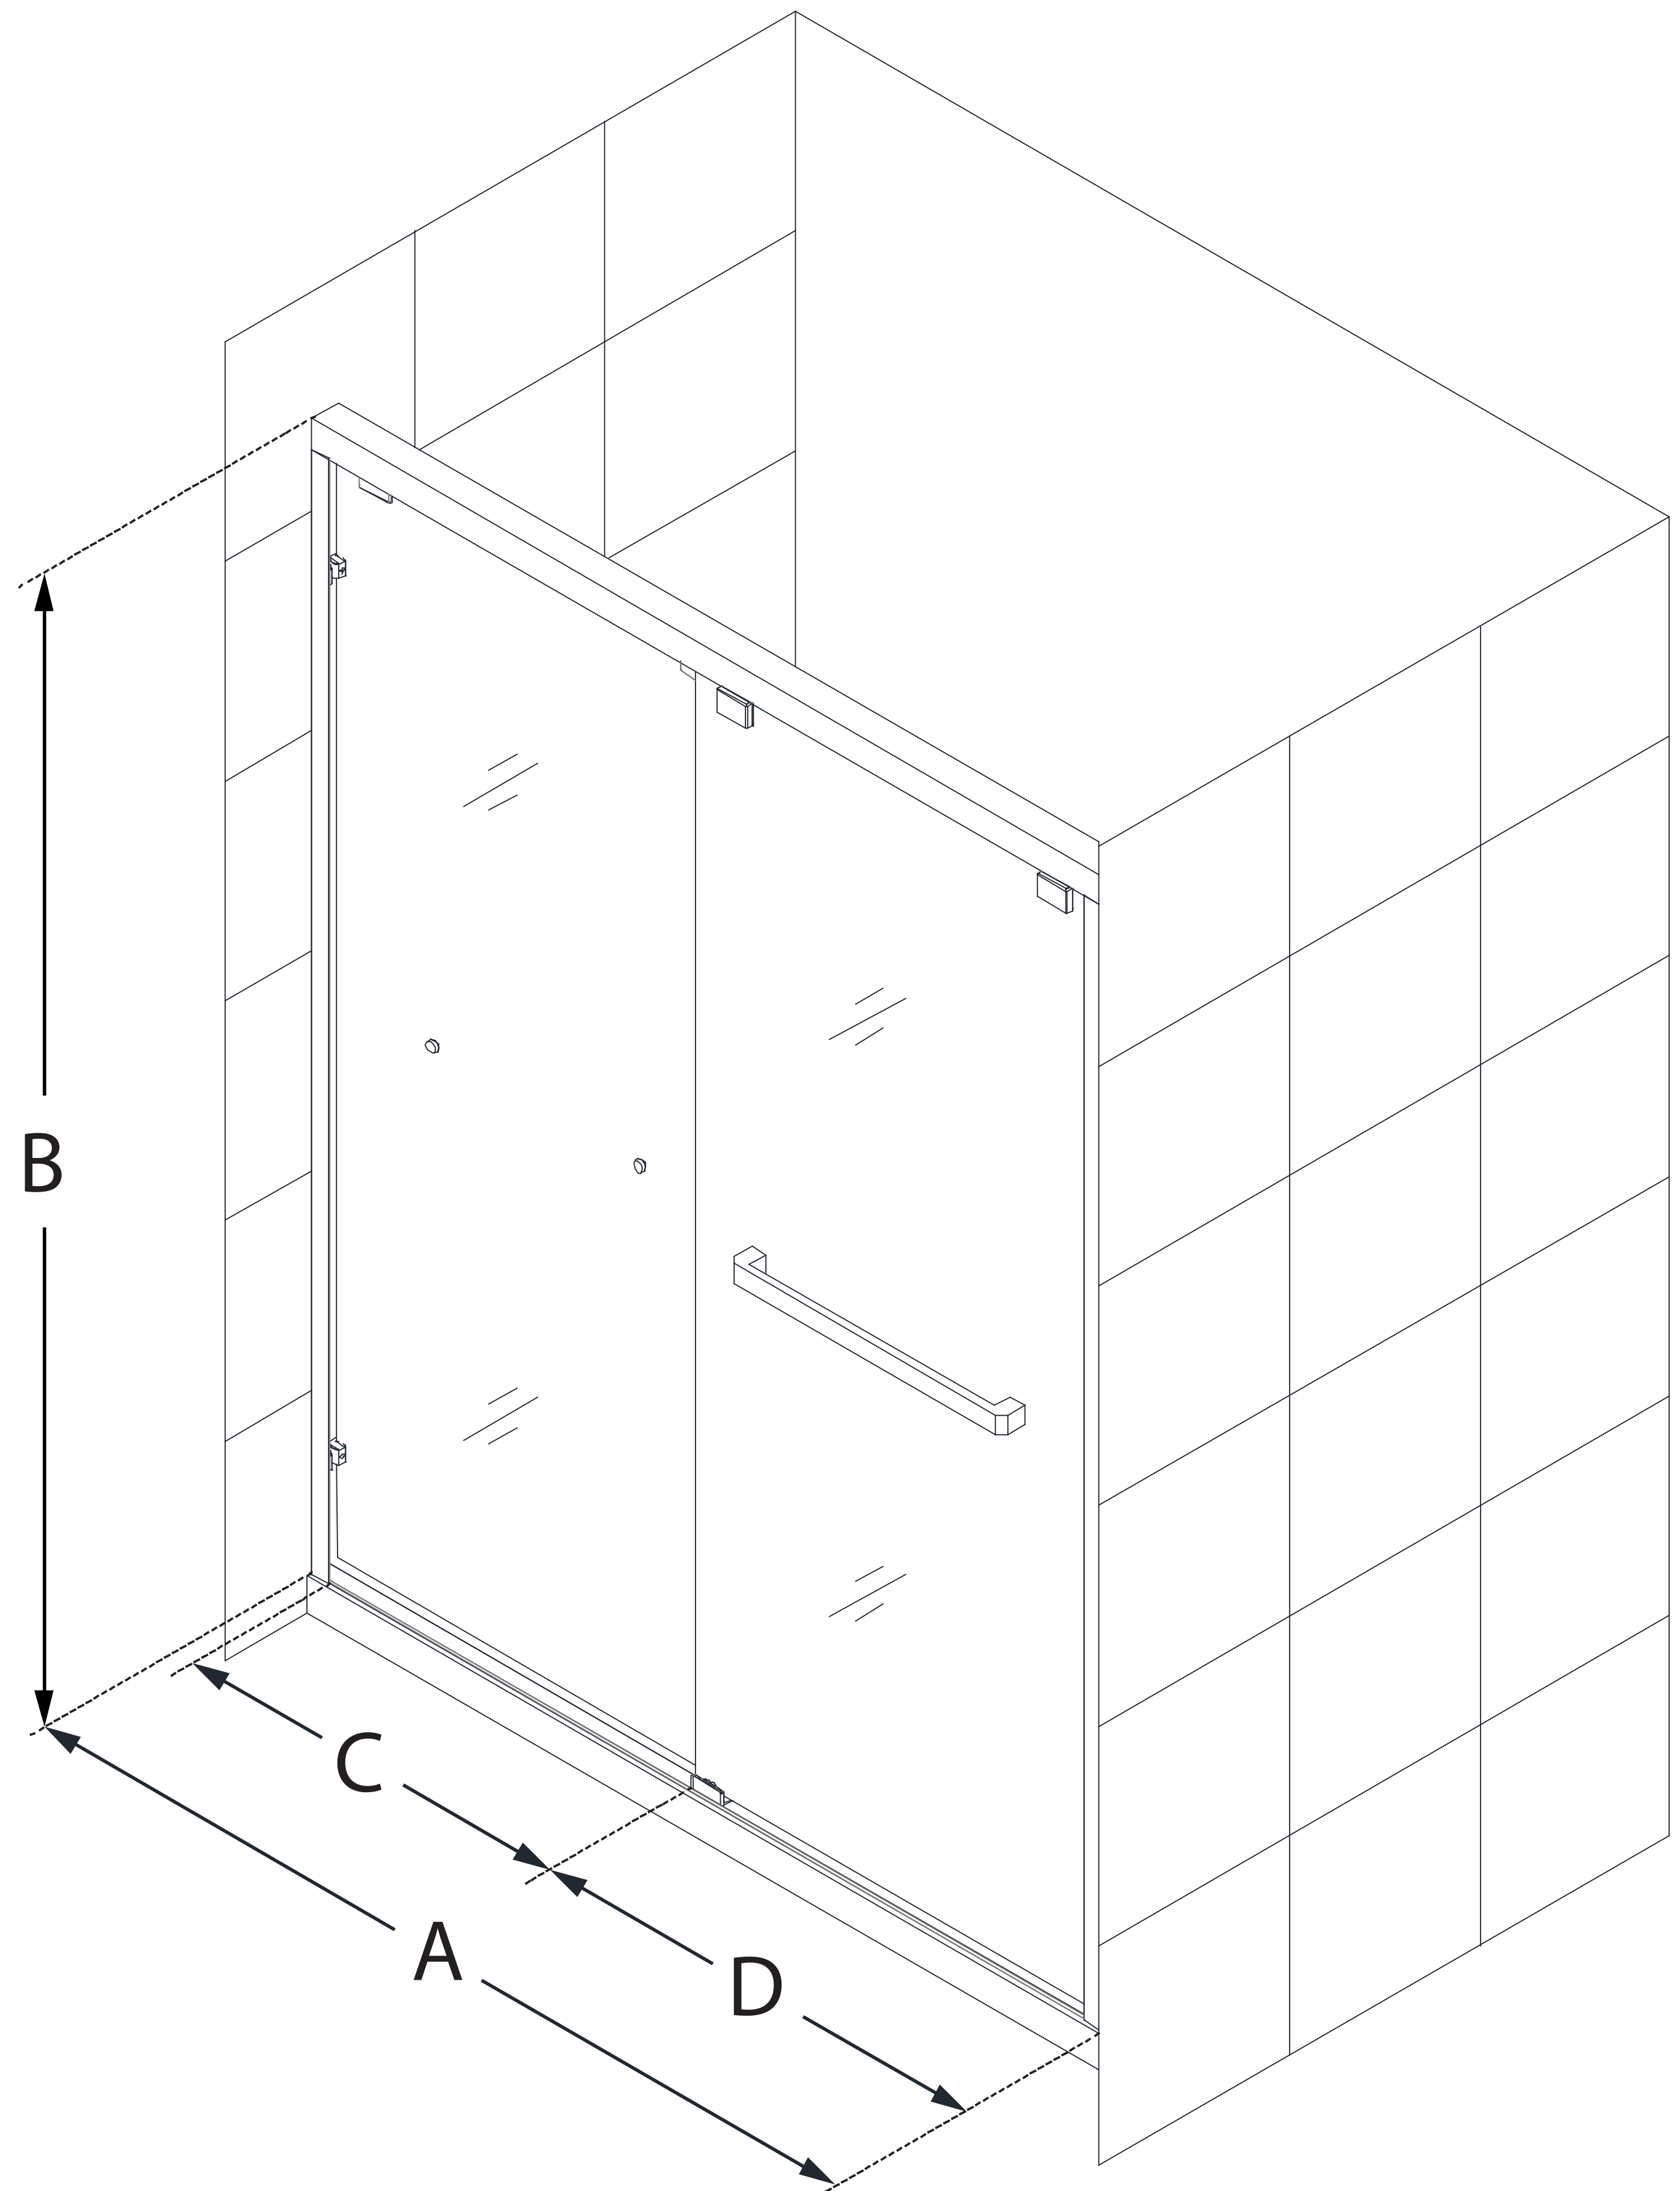

## ENCORE

DreamLine Encore 56-60" W x  
76" H Frameless Bypass Sliding  
Shower Door, Clear Glass

**BYPASS DOOR**

### CONFIGURATION DIMENSIONS:

**A: 56 - 60"**

MODEL WIDTH

**B: 76"**

MODEL HEIGHT

**C: 23 1/2 - 27 1/2"**

ACCESS WIDTH

**D: 30 5/8"**

DOOR WIDTH

DreamLine reserves the right to update or modify the hardware or materials pictured without prior notice for the purpose of product improvement and customer satisfaction.