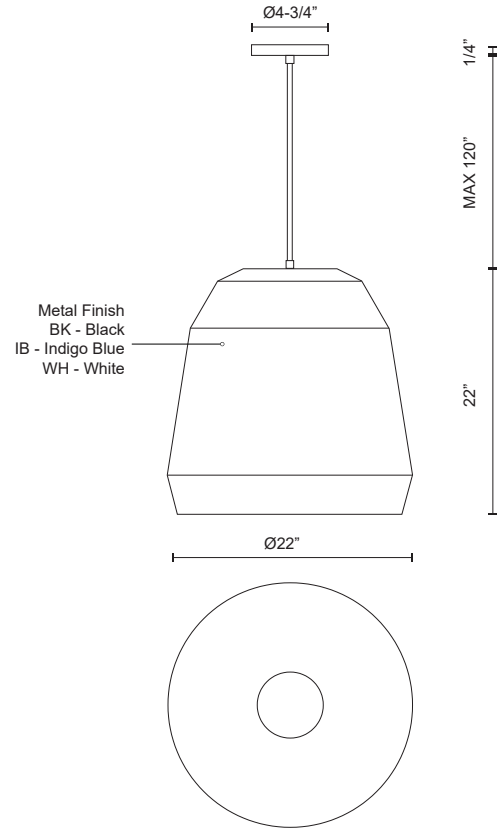

**SEDONA**  
**492122**  
**PENDANTS**

PROJECT

**DESCRIPTION**

Single-lamp pendant with faceted aluminum shade showcasing powder-coated finishes against a matte white interior. Exterior shade colors are black, blue or white. Suspended by cloth cable. Available in two sizes.

492122-IB  
 Indigo Blue

492122-BK  
 Black

492122-WH  
 White

**SPECIFICATION DETAILS**

\* For custom options, consult factory for details.

<b>Fixture Dimensions</b>	D22" x H22"
<b>Lamp Type</b>	Incandescent, Medium Base
<b>Wattage</b>	1 x 60W
<b>Voltage</b>	120V
<b>Shade Details</b>	Spun Aluminum Shade
<b>Adjustable</b>	Yes
<b>Wire Length</b>	120" Max
<b>Wire Type</b>	Color Matching SJT Cord
<b>Location</b>	Dry
<b>Bulbs Included</b>	No
<b>Warranty</b>	5 Years
<b>Canopy Dimensions</b>	D4-3/4" x H1/4"