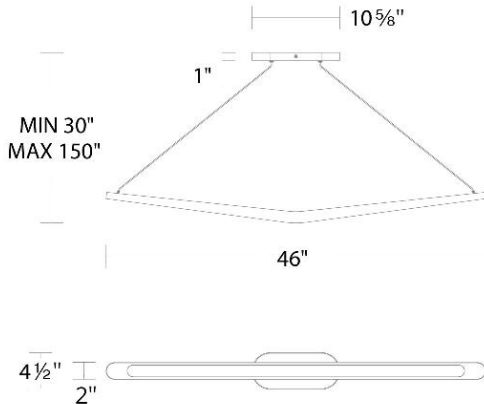

LINE DRAWING: