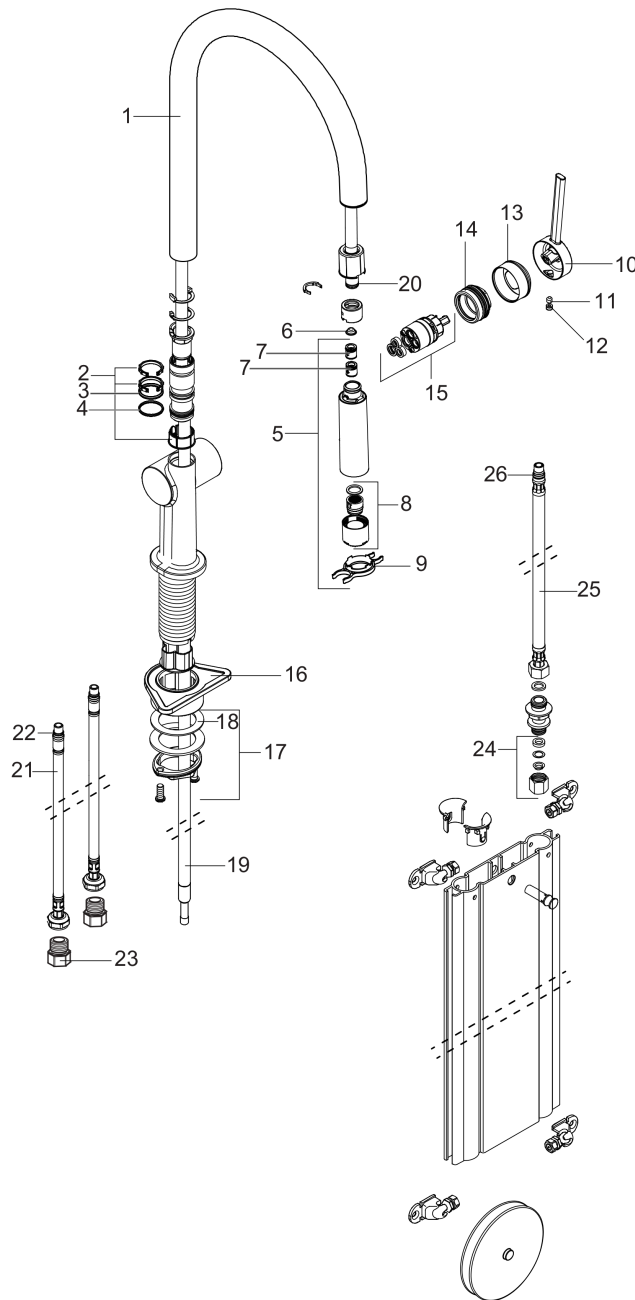

Talis N
HighArc Kitchen Faucet, O-Style 2-Spray Pull-Down with sBox, 1.75 GPM
 Finishes : **matte black** Part no. : **72801671**

Description

Features

- Consists of: Single lever kitchen mixer, hose box
- Swivel range adjustable in 4 steps 60°, 110°, 150° or 360°
- Aerated spray, needle spray
- Toggle spray diverter
- MagFit magnetic sprayhead docking
- deck mounted
- Flow: 1.75 GPM (6.6 L/Min)
- Ceramic cartridge
- 3/8" connections
- Integrated double backflow prevention
- sBox for smooth, protected hose guidance in the cabinet
- extension length up to 30" (76cm)
- Single lever kitchen mixer, connection hoses, Fastening set, Assembly instructions

Item details

List Price \$ 890.00

Technology

Compliance

Product image

Scale drawing

Talis N
HighArc Kitchen Faucet, O-Style 2-Spray Pull-Down with sBox, 1.75 GPM
 Finishes : **matte black** Part no. : **72801671**

Exploded drawing

Year of production: >06/20

Talis N

HighArc Kitchen Faucet, O-Style 2-Spray Pull-Down with sBox, 1.75 GPM

Finishes : **matte black** Part no. : **72801671**

Spare parts list

Year of production: >06/20

Pos.	Description	Part no.	Price	PU
1	spout cpl.	93739670	-	1
2	set of lever collars	98365000	-	1
3	O-ring 19x2	98426000	-	1
4	O-ring 20x1,5	98197000	-	1
5	handspray	93741671	-	1
6	filter	98516000	-	1
7	non return valve DW 10	96456000	-	1
8	spray former	93342001	-	1
9	service tool	95910000	-	1
10	handle	93736670	-	1
11	hollow set screw M5x5	98446000	-	1
12	screw cover	93735610	-	1
13	flange	93737670	-	1
14	nut	93738000	-	1
15	cartridge, assy	93740000	-	1
16	support	97523000	-	1
17	fixing set (Ø 34)	95049000	-	1
18	lever collar	97548000	-	1
19	hose	93754000	-	1
20	O-ring 8x2	98112000	-	1
21	connection hose 900 mm M8x0,75 G3/8	93746000	-	1
22	O-ring 6,6x1,6	93019000	-	1
23	adapter for connection hose	88802000	-	1
24	squeezing connection	96099000	-	1
25	connection hose 450 mm M8x0,75 G3/8	97206000	-	1
26	O-ring 7x1,5	98422000	-	1
a	extension set	43333000	-	1