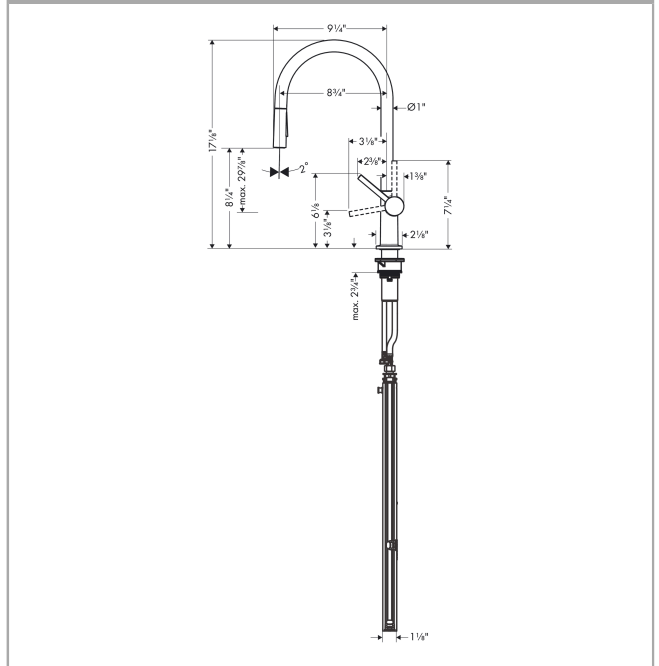

Talis N
HighArc Kitchen Faucet, O-Style 2-Spray Pull-Down with sBox, 1.75 GPM
 Finishes : **matte black** Part no. : **72801671**

Description

Features

- Consists of: Single lever kitchen mixer, hose box
- Swivel range adjustable in 4 steps 60°, 110°, 150° or 360°
- Aerated spray, needle spray
- Toggle spray diverter
- MagFit magnetic sprayhead docking
- deck mounted
- Flow: 1.75 GPM (6.6 L/Min)
- Ceramic cartridge
- 3/8" connections
- Integrated double backflow prevention
- sBox for smooth, protected hose guidance in the cabinet
- extension length up to 30" (76cm)
- Single lever kitchen mixer, connection hoses, Fastening set, Assembly instructions

Item details

List Price \$ 890.00

Technology

Compliance

Product image

Scale drawing

Talis N
HighArc Kitchen Faucet, O-Style 2-Spray Pull-Down with sBox, 1.75 GPM
 Finishes : **matte black** Part no. : **72801671**

Exploded drawing

Year of production: >06/20

Talis N

HighArc Kitchen Faucet, O-Style 2-Spray Pull-Down with sBox, 1.75 GPM

Finishes : **matte black** Part no. : **72801671**

Spare parts list

Year of production: >06/20

Pos.	Description	Part no.	Price	PU
1	spout cpl.	93739670	-	1
2	set of lever collars	98365000	-	1
3	O-ring 19x2	98426000	-	1
4	O-ring 20x1,5	98197000	-	1
5	handspray	93741671	-	1
6	filter	98516000	-	1
7	non return valve DW 10	96456000	-	1
8	spray former	93342001	-	1
9	service tool	95910000	-	1
10	handle	93736670	-	1
11	hollow set screw M5x5	98446000	-	1
12	screw cover	93735610	-	1
13	flange	93737670	-	1
14	nut	93738000	-	1
15	cartridge, assy	93740000	-	1
16	support	97523000	-	1
17	fixing set (Ø 34)	95049000	-	1
18	lever collar	97548000	-	1
19	hose	93754000	-	1
20	O-ring 8x2	98112000	-	1
21	connection hose 900 mm M8x0,75 G3/8	93746000	-	1
22	O-ring 6,6x1,6	93019000	-	1
23	adapter for connection hose	88802000	-	1
24	squeezing connection	96099000	-	1
25	connection hose 450 mm M8x0,75 G3/8	97206000	-	1
26	O-ring 7x1,5	98422000	-	1
a	extension set	43333000	-	1