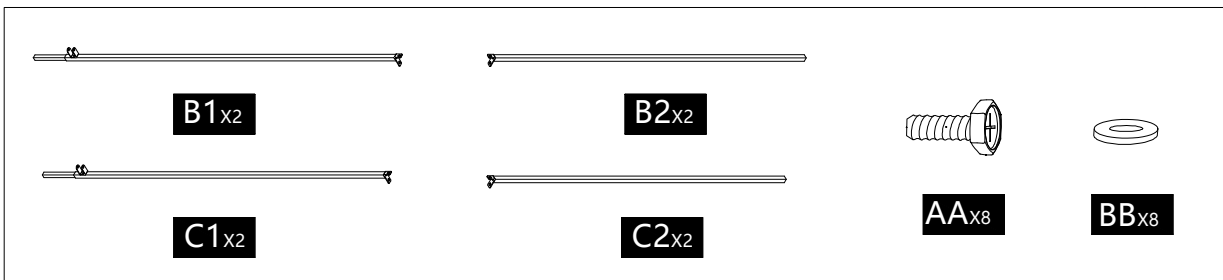

## PACKAGE CONTENTS

No.	DESCRIPTION	Draft	QTY
A1	Small corner panel		4
A2	big corner panel		4
B1	Long side long beam		2
B2	Long side short beam		2
C1	Short side long beam		2
C2	Short side short beam		2
D1	short center beam		2
D2	long middle beam upper tube		2
D3	long middle beam under tube		2
E	corner Connector		4
F	regulating tube		4
H	Oblique Beam upper tube		4
H1	Oblique Beam under tube		4
K	Big Roof Connector		1
L	Hook		1
M	Big Canopy		1
N	Small Canopy		1
O	Mosquito netting		1

**A1<sub>x4</sub>**

**A2<sub>x4</sub>**

**AA<sub>x8</sub>**

**BB<sub>x20</sub>**

**E<sub>x4</sub>**

**CC<sub>x12</sub>**

- |                       |                        |                        |
|-----------------------|------------------------|------------------------|
|                       |                        |                        |
| <b>H<sub>x4</sub></b> | <b>H1<sub>x4</sub></b> | <b>BB<sub>x8</sub></b> |
|                       |                        |                        |
| <b>K<sub>x1</sub></b> | <b>EE<sub>x4</sub></b> | <b>DD<sub>x4</sub></b> |