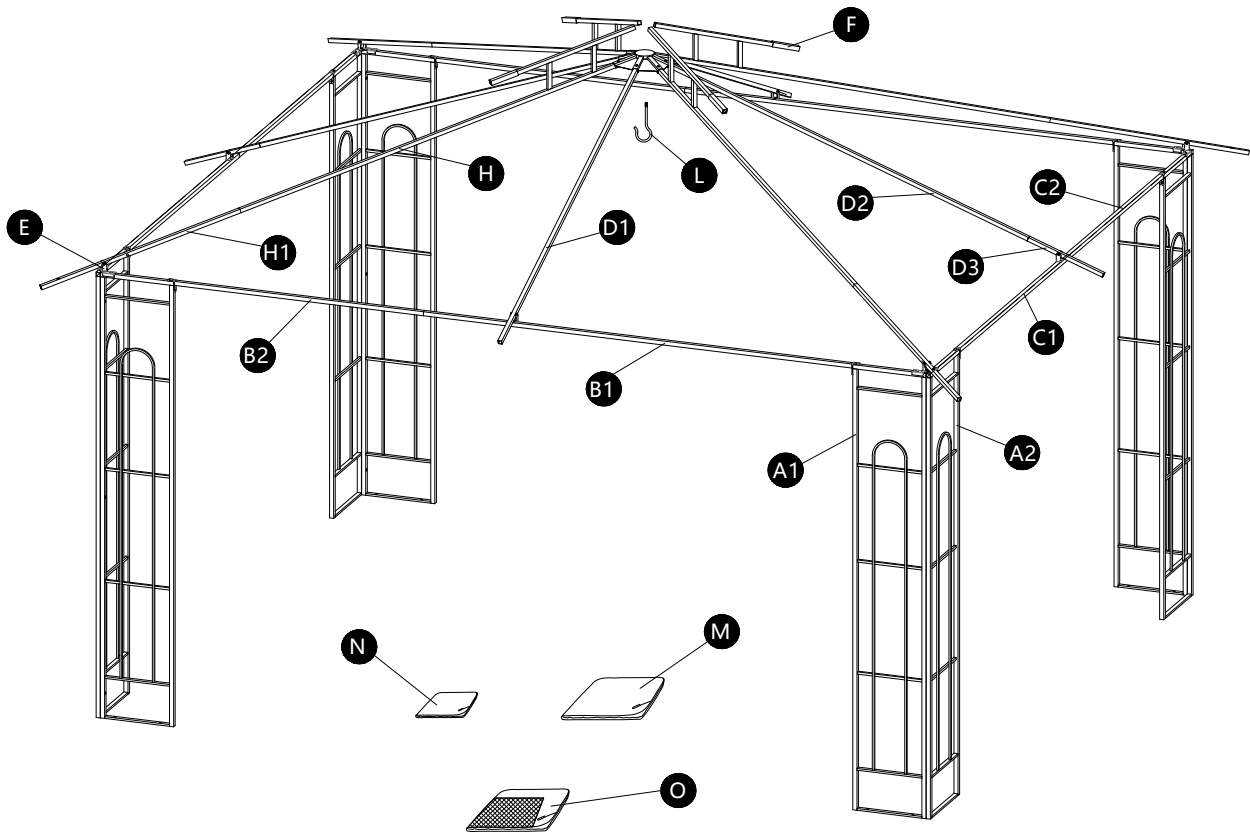

EXPLODED DRAWING

HARDWARE CONTENTS

No.	DESCRIPTION	Draft	QTY	EXTRA
AA	M6x20 Bolt		32	2
BB	Washer		60	3
CC	M6x30 Bolt		12	1
DD	Nut		8	1
EE	M6x35 Bolt		8	1
Z	Wrench		2	0
FF	Stake		16	0
GG	Plastic Ring		48	3