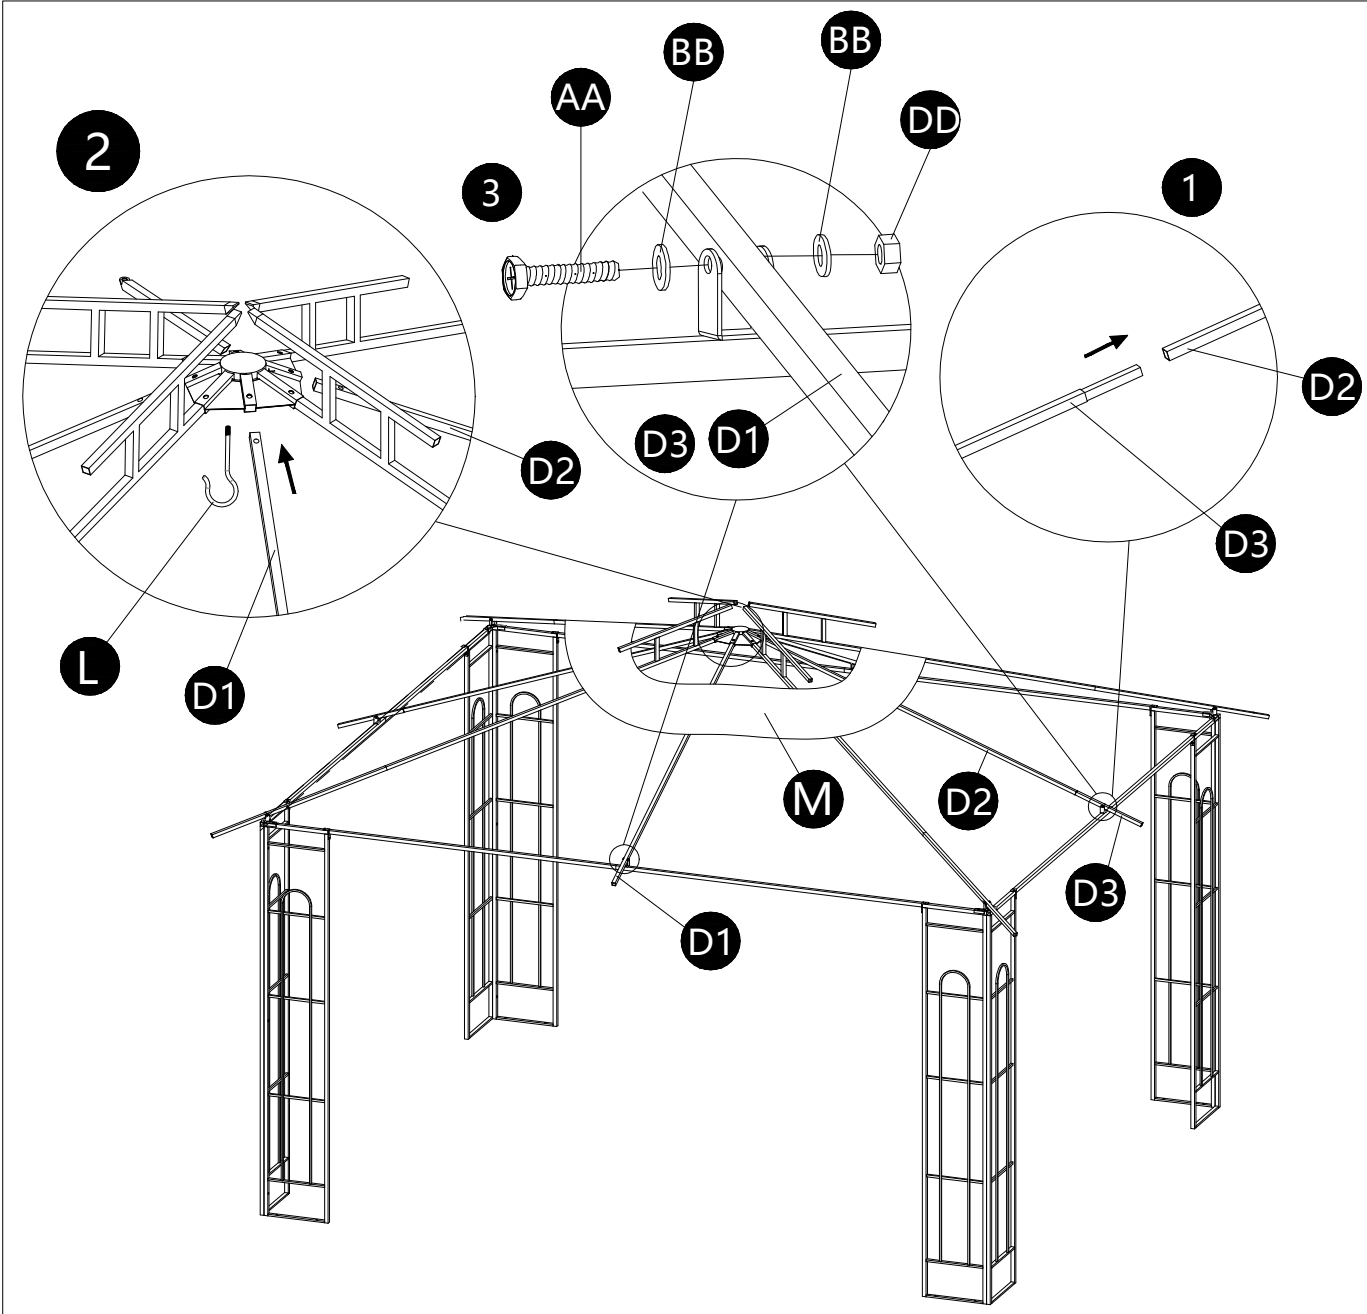

## PACKAGE CONTENTS

No.	DESCRIPTION	Draft	QTY
A1	Small corner panel		4
A2	big corner panel		4
B1	Long side long beam		2
B2	Long side short beam		2
C1	Short side long beam		2
C2	Short side short beam		2
D1	short center beam		2
D2	long middle beam upper tube		2
D3	long middle beam under tube		2
E	corner Connector		4
F	regulating tube		4
H	Oblique Beam upper tube		4
H1	Oblique Beam under tube		4
K	Big Roof Connector		1
L	Hook		1
M	Big Canopy		1
N	Small Canopy		1
O	Mosquito netting		1

**A1<sub>x4</sub>**

**A2<sub>x4</sub>**

**AA<sub>x8</sub>**

**BB<sub>x20</sub>**

**E<sub>x4</sub>**

**CC<sub>x12</sub>**

- |                       |                        |                        |
|-----------------------|------------------------|------------------------|
|                       |                        |                        |
| <b>H<sub>x4</sub></b> | <b>H1<sub>x4</sub></b> | <b>BB<sub>x8</sub></b> |
|                       |                        |                        |
| <b>K<sub>x1</sub></b> | <b>EE<sub>x4</sub></b> | <b>DD<sub>x4</sub></b> |