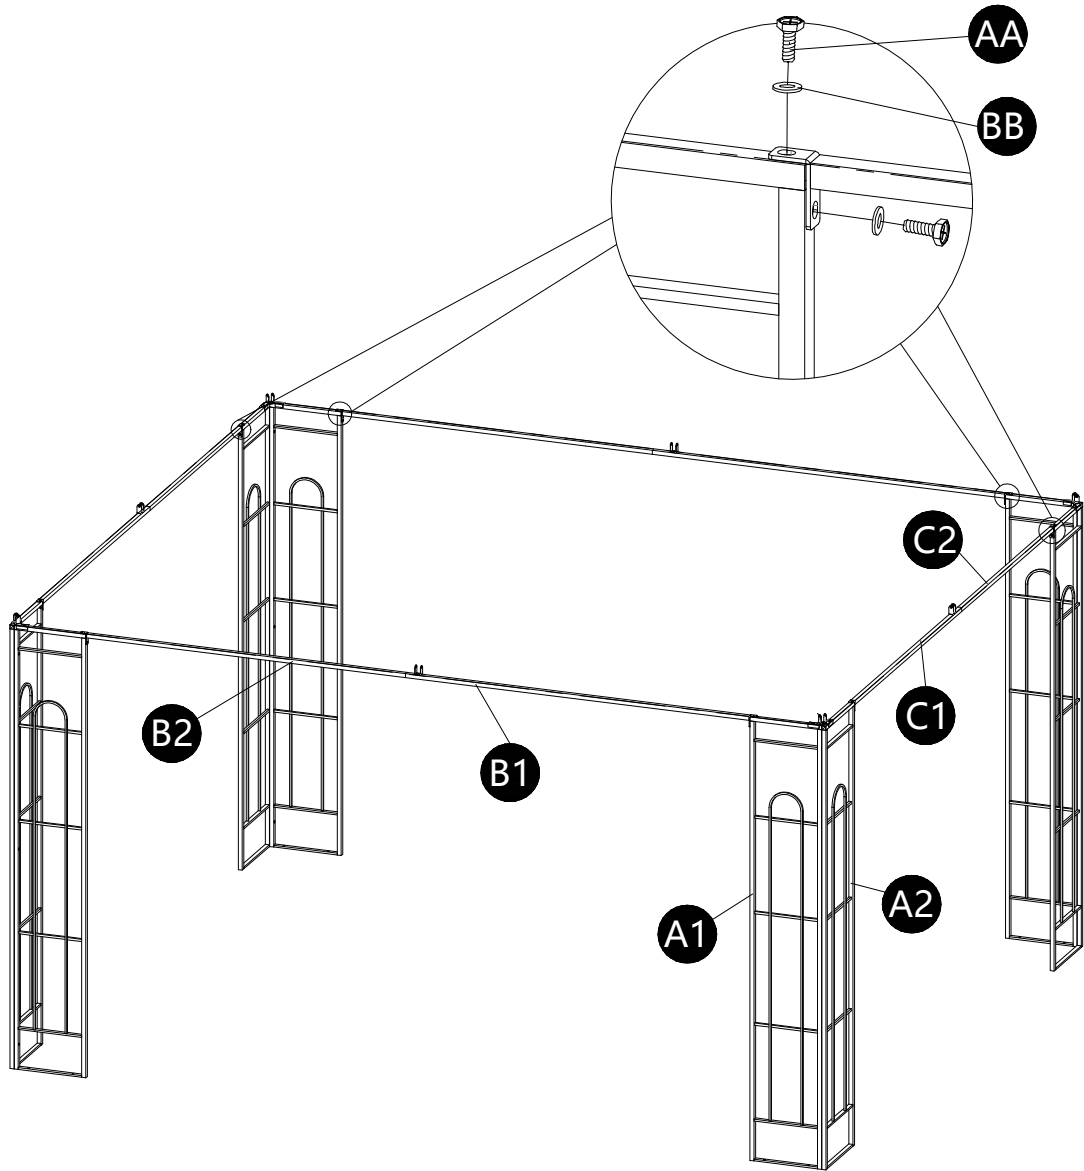

## PACKAGE CONTENTS

No.	DESCRIPTION	Draft	QTY
A1	Small corner panel		4
A2	big corner panel		4
B1	Long side long beam		2
B2	Long side short beam		2
C1	Short side long beam		2
C2	Short side short beam		2
D1	short center beam		2
D2	long middle beam upper tube		2
D3	long middle beam under tube		2
E	corner Connector		4
F	regulating tube		4
H	Oblique Beam upper tube		4
H1	Oblique Beam under tube		4
K	Big Roof Connector		1
L	Hook		1
M	Big Canopy		1
N	Small Canopy		1
O	Mosquito netting		1

**A1<sub>x4</sub>**

**A2<sub>x4</sub>**

**AA<sub>x8</sub>**

**BB<sub>x20</sub>**

**E<sub>x4</sub>**

**CC<sub>x12</sub>**

- |                       |                        |                        |
|-----------------------|------------------------|------------------------|
|                       |                        |                        |
| <b>H<sub>x4</sub></b> | <b>H1<sub>x4</sub></b> | <b>BB<sub>x8</sub></b> |
|                       |                        |                        |
| <b>K<sub>x1</sub></b> | <b>EE<sub>x4</sub></b> | <b>DD<sub>x4</sub></b> |