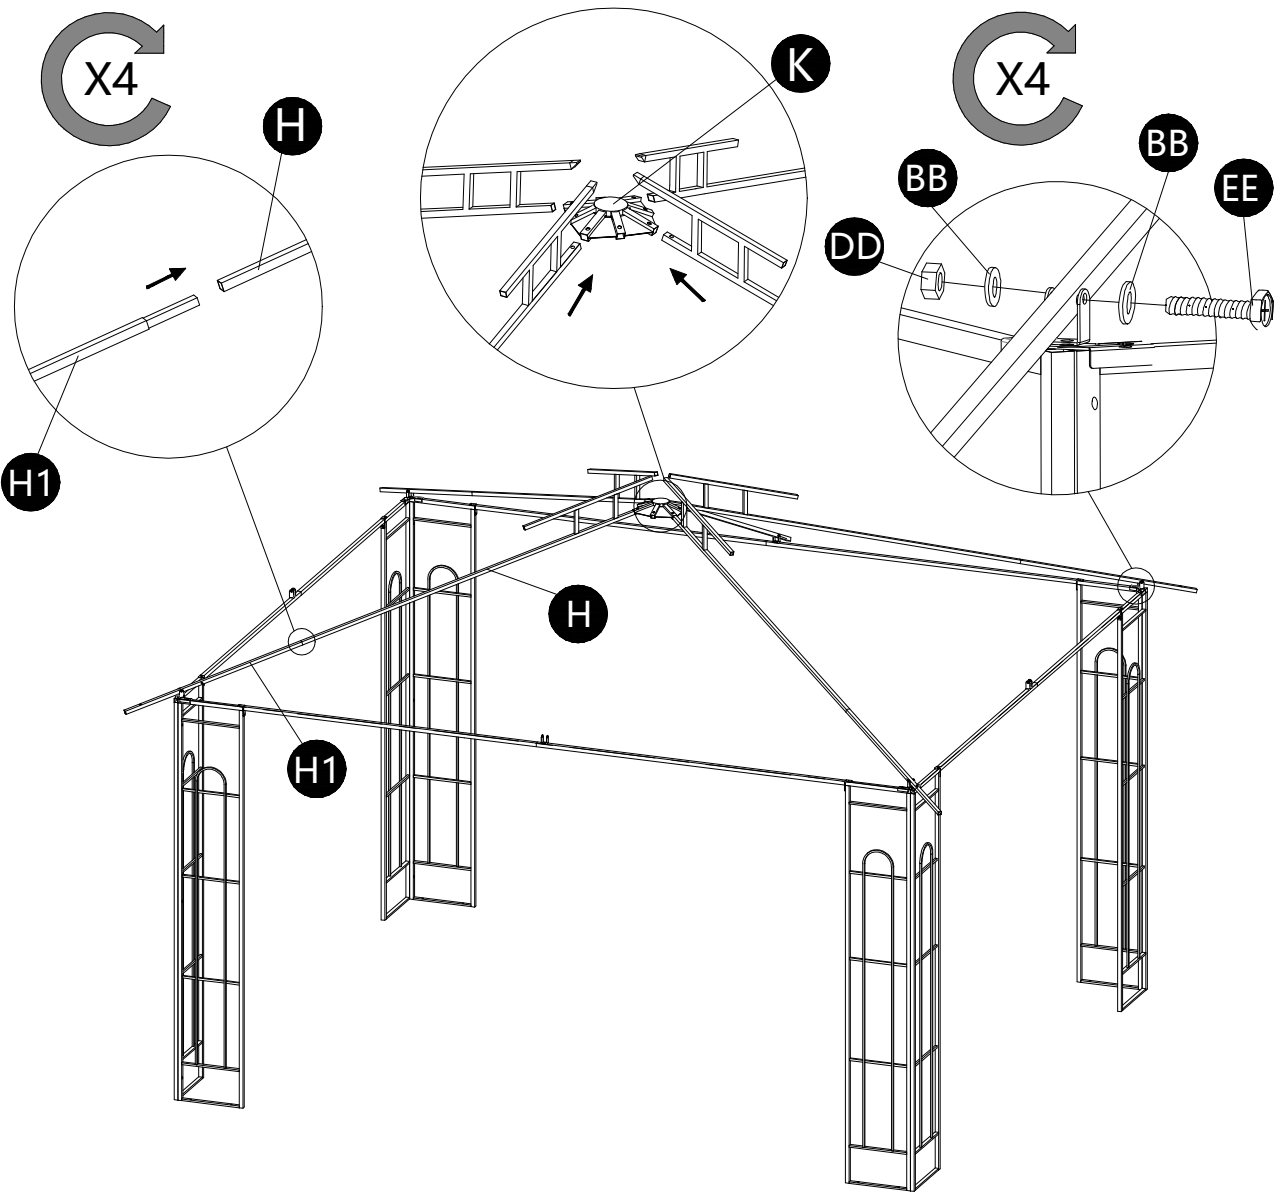

## PACKAGE CONTENTS

No.	DESCRIPTION	Draft	QTY
A1	Small corner panel		4
A2	big corner panel		4
B1	Long side long beam		2
B2	Long side short beam		2
C1	Short side long beam		2
C2	Short side short beam		2
D1	short center beam		2
D2	long middle beam upper tube		2
D3	long middle beam under tube		2
E	corner Connector		4
F	regulating tube		4
H	Oblique Beam upper tube		4
H1	Oblique Beam under tube		4
K	Big Roof Connector		1
L	Hook		1
M	Big Canopy		1
N	Small Canopy		1
O	Mosquito netting		1

**A1<sub>x4</sub>**

**A2<sub>x4</sub>**

**AA<sub>x8</sub>**

**BB<sub>x20</sub>**

**E<sub>x4</sub>**

**CC<sub>x12</sub>**

- |                       |                        |                        |
|-----------------------|------------------------|------------------------|
|                       |                        |                        |
| <b>H<sub>x4</sub></b> | <b>H1<sub>x4</sub></b> | <b>BB<sub>x8</sub></b> |
|                       |                        |                        |
| <b>K<sub>x1</sub></b> | <b>EE<sub>x4</sub></b> | <b>DD<sub>x4</sub></b> |