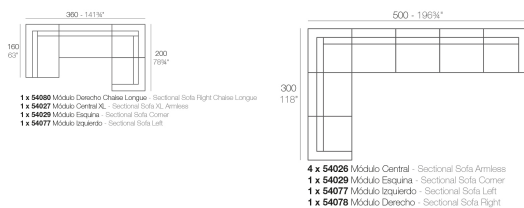

Combinations

VELA Sofá Módulo Esquina
VELA Sectional Sofa Corner

Finishes

BASIC

Ref. 54029

Matt Polyethylene

RGBW LED

Ref. 54029L

Unit with internal lighting with RGBW LED technology and remote control unit for switching colors. Available only in matte ice white finish. Remote control included.