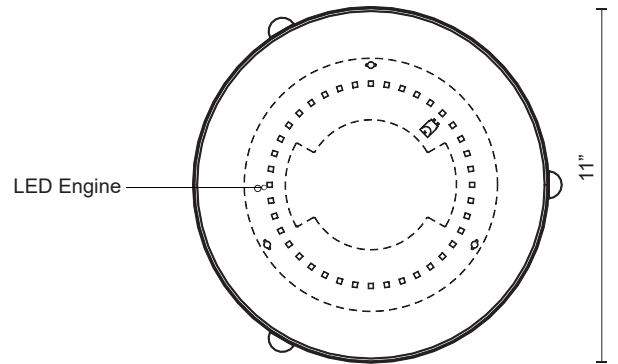

FLOYD
501102-LED
 FLUSH MOUNT

PROJECT

DESCRIPTION

Single LED flush mount ceiling fixture with round white opal glass. Metal details in brushed nickel & brushed gold finish, and is equipped with our powerful 120V AC LED technology

501102BG-LED
 Brushed Gold

501102-LED
 Brushed Nickel

SPECIFICATION DETAILS

* For custom options, consult factory for details.

Fixture Dimensions	D11" x H3"
Light Source	AC LED Module
Total Lumens	1300lm
Wattage	17W
Delivered Lumens	BG-860lm; BN-912lm;
Voltage	120V
Color Temperature	3000K
CRI (Ra)	90CRI
Optional Color Temps	2700K - 5000K Available, Minimum Order Quantities Apply
LED Rated Life	50,000 hours
Dimming	100% - 10%, ELV Dimmer (Not Included)
Glass Details	Opal Glass
Location	Dry
Warranty	5 Years
Compliance	Energy Star; T24-JA8;
Mounting Style	All Orientation; Ceiling and Wall;
CEC Title 24 JA8	Yes, JA8-19
Energy Star Certified	Energy Star Compliant