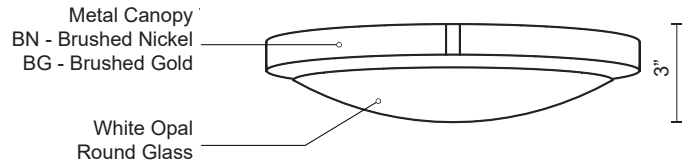

FLOYD
501102-LED
 FLUSH MOUNT

PROJECT

DESCRIPTION

Single LED flush mount ceiling fixture with round white opal glass. Metal details in brushed nickel & brushed gold finish, and is equipped with our powerful 120V AC LED technology

501102BG-LED
 Brushed Gold

501102-LED
 Brushed Nickel

SPECIFICATION DETAILS

* For custom options, consult factory for details.

Fixture Dimensions	D11" x H3"
Light Source	AC LED Module
Total Lumens	1300lm
Wattage	17W
Delivered Lumens	BG-860lm; BN-912lm;
Voltage	120V
Color Temperature	3000K
CRI (Ra)	90CRI
Optional Color Temps	2700K - 5000K Available, Minimum Order Quantities Apply
LED Rated Life	50,000 hours
Dimming	100% - 10%, ELV Dimmer (Not Included)
Glass Details	Opal Glass
Location	Dry
Warranty	5 Years
Compliance	Energy Star; T24-JA8;
Mounting Style	All Orientation; Ceiling and Wall;
CEC Title 24 JA8	Yes, JA8-19
Energy Star Certified	Energy Star Compliant