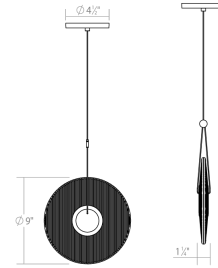

SONNEMAN
A WAY OF LIGHT

 Download

meclisse™ LED Pendant

3111.25C

DIMENSIONS

Minimum Height	11"
Maximum Height	84"
Depth	1"
Diameter	9"
Canopy/Backplate/Base	4.5"
Hanging Details	10' Adjustable Cord"

ELECTRICAL SPECS

Bulb Type	Integral LED
Bulb Quantity	1
Bulb Included?	Yes
Wattage	15
Initial Lumens	1910
Input Voltage	120VAC
CCT	3000K
CRI	90
Power Supply Type	Driver
Power Supply Quantity	1
Power Supply Location	Outlet Box
Dimming Type	TRIAC/ELV

SHIPPING

SHADE 1

Quantity	1
Color	Clear
Material	Clear Glass
Height	9"
Diameter	9

AVAILABLE FINISHES

Polished Chrome (.01)
Satin Black (.25)

GENERAL LISTINGS

cETL
cUL
Damp Location

PROJECT