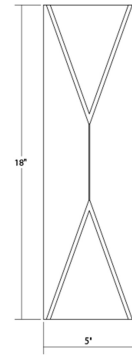

Project:

Prisma LED Sconce Spec Sheet

SKU: 7102.98-WL Learn more at:
<https://sonnemanlight.com/prisma-led-sconce>

Description: **The angled cuts of these triangular forms reveal the LED illuminated surface within.** Two sizes and scales of Prisma, tall and narrow or short and wide, offer alternate proportional renditions of this dramatically angular lighting form, at home inside or out.

Type #:

Dimensions

Height:	18"
Width:	5"
Extends:	3"
Minimum Extension:	3"
Maximum Extension:	3"
Size:	Tall
Canopy/Backplate/Base Width:	4.5
Canopy/Backplate/Base Depth:	0.5
Canopy/Backplate/Base Height:	17.5