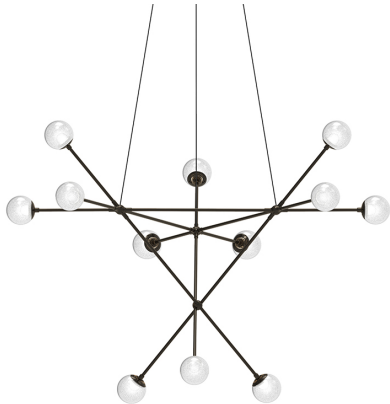

SONNEMAN
A WAY OF LIGHT

 Download

proton™ Alpha LED Pendant

2082.37W

DIMENSIONS

Height	27"
Minimum Height	27"
Maximum Height	147"
Diameter	40"
Canopy/Backplate/Base	5"
Hanging Details	10' Adjustable Cord"

ELECTRICAL SPECS

Bulb Type	Integral LED
Bulb Quantity	12
Bulb Included?	Yes
Wattage	30
Initial Lumens	2640
Input Voltage	120VAC
CCT	3000K
CRI	90
Power Supply Type	Driver
Power Supply Quantity	1
Power Supply Location	Canopy
Dimming Type	TRIAC/ELV

SHIPPING

SHADE 1

Quantity	12
Color	White Crushed Glass
Material	Glass
Height	2.5"

AVAILABLE FINISHES

Satin Nickel (.13)
Polished Black Nickel (.37)

GENERAL LISTINGS

cETL
cUL
Dry Location

PROJECT