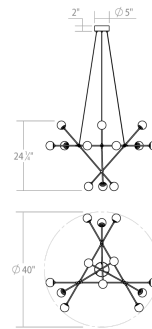

SONNEMAN
A WAY OF LIGHT

 Download

proton™ Alpha LED Pendant

2082.37W

DIMENSIONS

Height	27"
Minimum Height	27"
Maximum Height	147"
Diameter	40"
Canopy/Backplate/Base	5"
Hanging Details	10' Adjustable Cord"

ELECTRICAL SPECS

Bulb Type	Integral LED
Bulb Quantity	12
Bulb Included?	Yes
Wattage	30
Initial Lumens	2640
Input Voltage	120VAC
CCT	3000K
CRI	90
Power Supply Type	Driver
Power Supply Quantity	1
Power Supply Location	Canopy
Dimming Type	TRIAC/ELV

SHIPPING

SHADE 1

Quantity	12
Color	White Crushed Glass
Material	Glass
Height	2.5"

AVAILABLE FINISHES

Satin Nickel (.13)
Polished Black Nickel (.37)

GENERAL LISTINGS

cETL
cUL
Dry Location

PROJECT