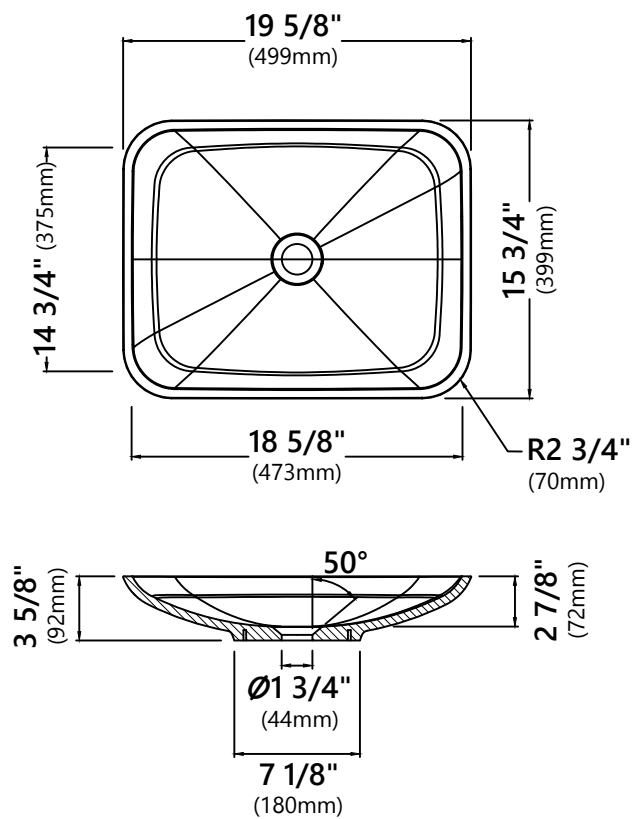

KSV-4MW

Composite Bathroom Sink

Sink Dimensions

Overall Dimensions: 19 5/8" x 15 3/4" x 3 5/8"

Bowl Dimensions: 18 5/8" x 14 3/4"

Sink Depth: 2 7/8"

Features

- Composite Solid Surface
- Rectangular Vessel Sink
- 1 3/4" Drain Hole Size
- Without Overflow

Available Colors

- Matte White

Accessories Included

- Sponge
- Buffing Paper

Optional Accessories

- Pop-Up Drain PU-10
- Grid Drain PU-12

CODES/STANDARDS:

Product Certification

cUPC
ADA

Warranty

Kraus Limited Lifetime Warranty

see website for details www.kraususa.com