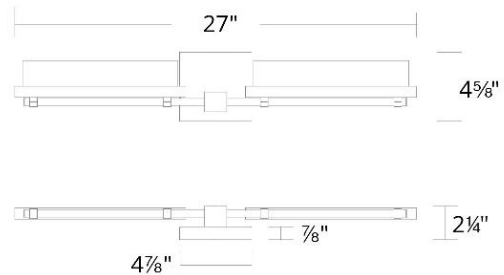

DESCRIPTION

Perfectly proportioned. Two geometric blocks of etched acrylic serve as ideal diffusers for this sleek linear vanity luminaire. The handsome rectangular backplate integrates a black finish with aged brass accents.

FEATURES

- Driver concealed within the canopy

SPECIFICATIONS

Color Temp:	3000K
Input:	120/277V,50/60Hz
CRI:	90
Dimming:	ELV: 100-10% ,TRIAC: 100-5%
Rated Life:	50000 Hours
Mounting:	Can be mounted on wall vertically or upside down
Standards:	ETL, cETL, Title 24 JA8 Compliant Damp Location Listed
Construction:	Extruded aluminum body and etched acrylic diffuser

FINISHES:

Black/Aged
Brass

LINE DRAWING:

WS-91427