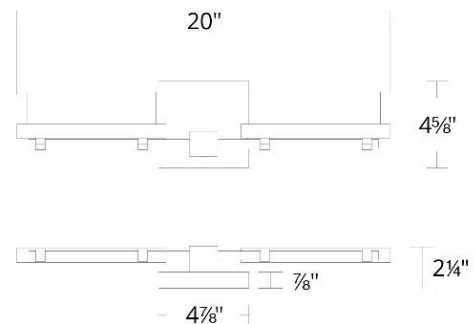

Fixture Type: _____

Catalog Number: _____

Project: _____

Location: _____

Two Fold

Bath & Wall 3000K

Model & Size	Color Temp	Finish	LED Watts	LED Lumens	Delivered Lumens
WS-91420 20"	3000K	BK/AB Black/Aged Brass	17 W	1800	1017

Example: **WS-91420-BK/AB**

For custom requests please contact customs@wacighting.com

DESCRIPTION

Perfectly proportioned. Two geometric blocks of etched acrylic serve as ideal diffusers for this sleek linear vanity luminaire. The handsome rectangular backplate integrates a blackfinish with aged brass accents.

FEATURES

- Driver concealed within the canopy

SPECIFICATIONS

Color Temp:	3000K
Input:	120/277V,50/60Hz
CRI:	90
Dimming:	ELV: 100-10% ,TRIAC: 100-5%
Rated Life:	50000 Hours
Mounting:	Can be mounted on wall vertically or upside down
Standards:	ETL, cETL, Title 24 JA8 Compliant Damp Location Listed
Construction:	Extruded aluminum body and etched acrylic diffuser

FINISHES:

Black/Aged
Brass

LINE DRAWING:

WS-91420