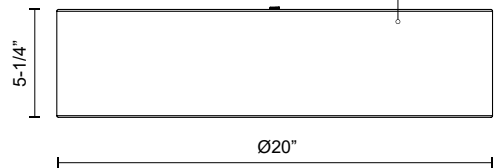

Organza Fabric
BOR - Black Organza
WOR - White Organza

Textured Linen Fabric
BK - Black
BE - Beige
GY - Gray
WH - White