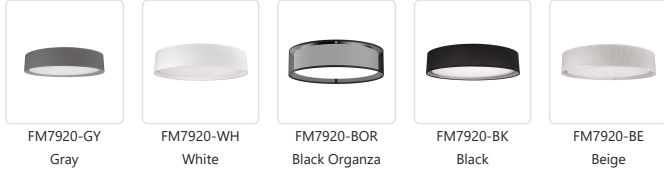

**DALTON
FM7920
FLUSH MOUNT**

PROJECT

DESCRIPTION

An organza or textured linen band surrounds a concentric polymeric diffuser spreading even light from the LED source. Finely hand-tailored, the fabric shade contributes a soft sophistication to the modern interior. Applicable as a flush mount, pendant and in numerous sizes and fabric colors to suit your context.

FM7920-WOR
White Organza

Organza Fabric
BOR - Black Organza
WOR - White Organza

Textured Linen Fabric
BK - Black
BE - Beige
GY - Gray
WH - White

SPECIFICATION DETAILS

* For custom options, consult factory for details.

Fixture Dimensions	D20" x H5-1/4"
Light Source	AC LED Module
Wattage	30W
Total Lumens	2380lm
Delivered Lumens	BOR-1310lm*; WOR-1650lm;
Voltage	120V
Color Temperature	3000K
CRI (Ra)	90CRI
Optional Color Temps	2700K - 5000K Available, Minimum Order Quantities Apply
LED Rated Life	50,000 hours
Dimming	100% - 10%, ELV Dimmer (Not Included)
Diffuser Details	White Acrylic Diffuser
Shade Details	Organza Shade; Textured Linen Shade;
Wire Length	60"
Location	Dry
Compliance	Energy Star; T24-JA8;
Warranty	5 Years
CEC Title 24 JA8	Yes, JA8-19
Energy Star Certified	Energy Star Compliant