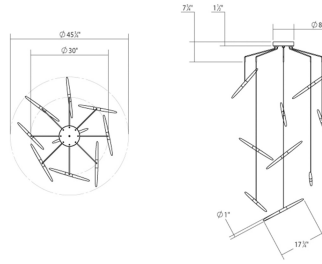

Project:

Ballet LED Chandelier Spec Sheet

SKU: 2894.16 Learn more at:
<https://sonnemanlight.com/ballet-led-chandelier>

Description: Poised in opposing positions, softly tapered acrylic forms radiate LED illumination. Asymmetrically counterbalanced, these double tapered elements are arranged in a symmetrical cluster to form a dazzling luminous dance of interactivity. Suspended from a single multi-arm canopy or mounted individually to the ceiling in a radial pattern allows for scaling of the diameter of the fixture.

Type #:

Dimensions

Height:	3.25"
Diameter:	21.25"
Canopy/Backplate/Base:	8"
Hanging Details:	10' Adjustable Cord Spreader
Shape:	Spreader
Size:	9-Light
Canopy/Backplate/Base Height:	1.5

Electrical Specs

Bulb(s) Included?:	Yes
Bulb 1 Type:	Integral LED
Bulb Quantity:	9
Input Voltage:	120-277VAC
Wattage:	41
Initial Lumens:	5540
Delivered Lumens:	3880
Color Temperature:	3000K
CRI:	90
Power Supply Type:	Driver
Power Supply Quantity:	1
Power Supply Location:	Canopy
Dimming Type:	TRIAC & ELV @120V / 0-10V
Bulb Max Wattage:	41

Installation

Installation:	Licensed electrician required
Sloped Ceiling Compatible?:	Not Compatible
Minimum Hanging Height:	10.5"

Shipping

Carton 1 L x W x H:	34" X 34" X 11"
Carton 1 Gross Weight:	19 LBS
Fixture Weight:	14.55