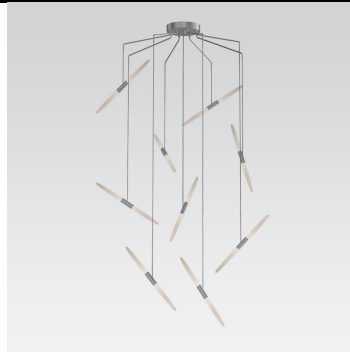

Project:

Ballet LED Chandelier Spec Sheet

SKU: 2894.16 Learn more at:
<https://sonnemanlight.com/ballet-led-chandelier>

Description: Poised in opposing positions, softly tapered acrylic forms radiate LED illumination. Asymmetrically counterbalanced, these double tapered elements are arranged in a symmetrical cluster to form a dazzling luminous dance of interactivity. Suspended from a single multi-arm canopy or mounted individually to the ceiling in a radial pattern allows for scaling of the diameter of the fixture.

Type #:

Dimensions

Height:	3.25"
Diameter:	21.25"
Canopy/Backplate/Base:	8"
Hanging Details:	10' Adjustable Cord Spreader
Shape:	Spreader
Size:	9-Light
Canopy/Backplate/Base Height:	1.5

Electrical Specs

Bulb(s) Included?:	Yes
Bulb 1 Type:	Integral LED
Bulb Quantity:	9
Input Voltage:	120-277VAC
Wattage:	41
Initial Lumens:	5540
Delivered Lumens:	3880
Color Temperature:	3000K
CRI:	90
Power Supply Type:	Driver
Power Supply Quantity:	1
Power Supply Location:	Canopy
Dimming Type:	TRIAC & ELV @120V / 0-10V
Bulb Max Wattage:	41

Installation

Installation:	Licensed electrician required
Sloped Ceiling Compatible?:	Not Compatible
Minimum Hanging Height:	10.5"

Shipping

Carton 1 L x W x H:	34" X 34" X 11"
Carton 1 Gross Weight:	19 LBS
Fixture Weight:	14.55

Shade

Shade 1 Material:	Frosted Acrylic
-------------------	-----------------

Available Finishes

Available Finishes: Bright Satin Aluminum (.16), Satin Black (.25)

General Listings

Features:	Damp Rated
Certification:	C-ETL-US
Color/Finish:	Bright Satin Aluminum (.16)
Dark Sky Friendly:	N