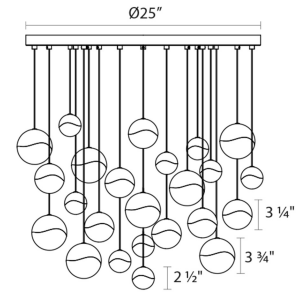

## Grapes LED Pendant Spec Sheet

SKU: 2918.13-LRG Learn more at:  
<https://sonnemanlight.com/grapes-led-pendant>

Description: Grapes are luminous LED spheres in multiple sizes, arrayed in precise or random patterns, in clusters, or as single points of light. Seen from the middle or above, the crystal appears clear with a subtle luminance. Moving below, the crystal facets become increasingly apparent, refracting the light into a dazzling radiance.

### Dimensions

Height:	3.75"
Diameter:	27"
Canopy/Backplate/Base:	25"
Hanging Details:	10' Adjustable Cord
Shape:	Round Canopy
Size:	24-Light Large
Canopy/Backplate/Base Height:	0.5