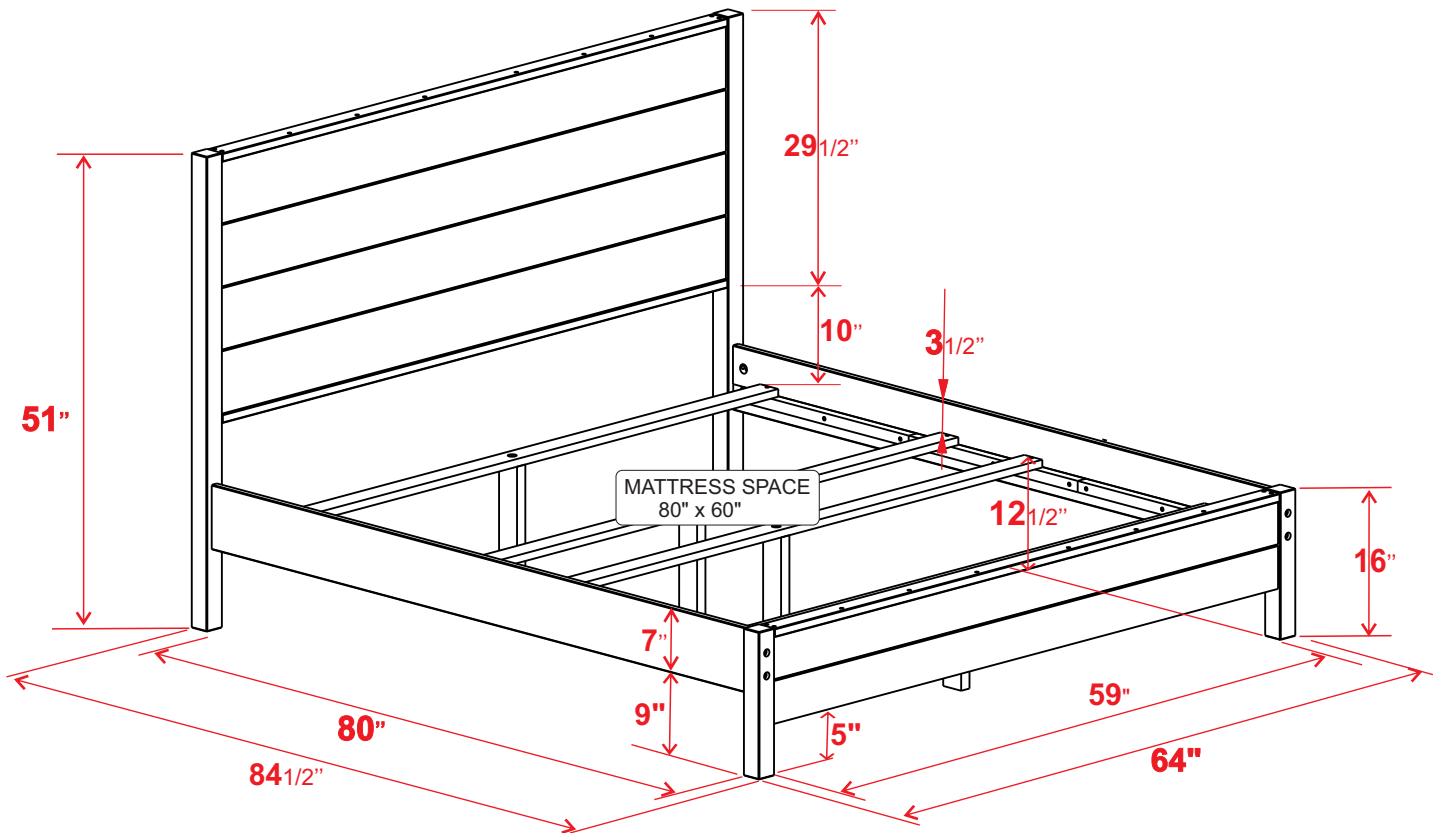

# Product dimension sheet

Montauk Collection Queen Size Panel Bed  
MT0311 / MT0312 / MT0320 / MT0324 / MT0388