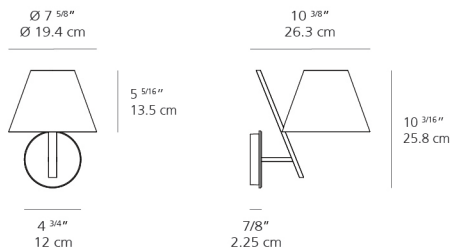

Lamp type	LED-T (Non Integrated) ONLY
Lamp	max 4.5W LED E12/G16.5
Lamp Included	No
Control type	Dimmable 2-Wire
Input Voltage	120V
Power consumption	6W
Ballast	N/A

Colors & Finishes

Black

Materials

- Lampshade in lightweight technopolymer closed by two diffusers
- Base and stem in painted aluminum
- Diffuser in polycarbonate

Features & Accessories

Dimensions

Packaging

1 Box

1 x 13-7/8" x 13-7/8" x 12-5/16" / 3.75 lbs - 35 cm x 35 cm x 31 cm / 1.7 kg

Light distribution

Direct/Indirect

Luminaire weight