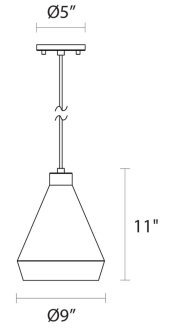

Project:

Spec Sheet

Dimensions

Height:	11"
Diameter:	9"
Canopy/Backplate/Base:	5"
Hanging Details:	10' Adj. Silver Silk Cord

Electrical Specs

Bulb 1 Type:	Medium Base
Bulb Quantity:	1
Input Voltage:	120VAC
Wattage:	15
Initial Lumens:	850
Delivered Lumens:	629
Color Temperature:	3000K
CRI:	80
Base Type:	GU24

Installation

Installation:	Licensed electrician required
Sloped Ceiling Compatible?:	Compatible

Shipping

Carton 1 L x W x H:	15" X 14" X 14"
Carton 1 Gross Weight:	4 LBS

Shade

Shade 1 Material:	Aluminum
-------------------	----------