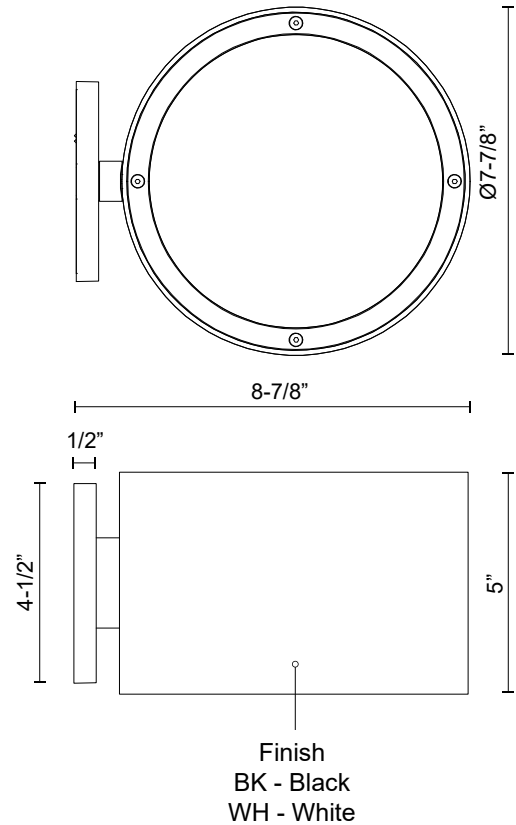

EW19408-BK  
Black

EW19408-WH  
White

SPECIFICATION DETAILS

\* For custom options, consult factory for details.

<b>Fixture Dimensions</b>	W7-7/8" x H5" x E8-7/8"
<b>Light Source</b>	LED with DC Driver
<b>Wattage</b>	30W
<b>Total Lumens</b>	2550lm
<b>Delivered Lumens</b>	BK-1570lm*; WH-1690lm*;
<b>Voltage</b>	120V
<b>Color Temperature</b>	3000K
<b>CRI (Ra)</b>	90CRI
<b>Optional Color Temps</b>	2700K - 5000K Available, Minimum Order Quantities Apply
<b>LED Rated Life</b>	50,000 hours
<b>Dimming</b>	100% - 10%, TRIAC or ELV Dimmer (Not Included)
<b>Diffuser Details</b>	Frosted PC Diffuser
<b>Location</b>	Wet
<b>Warranty</b>	5 Years
<b>Illumination Direction</b>	Downlight
<b>Mounting Style</b>	All Orientation; Wall;
<b>Canopy Dimensions</b>	W4-1/2" x H4-1/2" x E1/2"