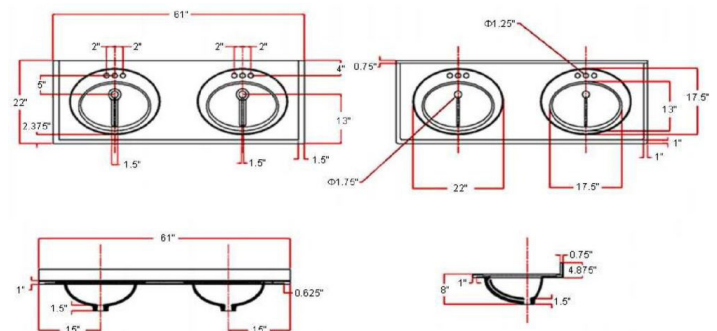

61" Cultured Marble Double Vanity Top Solid White

SPECIFICATIONS

MATERIAL:	Cultured Marble
TOOLS NEEDED FOR INSTALLATION:	100% Silicone
ASSEMBLED DIMENSIONS:	11.09 in H x 61 in W x 22 in D
ASSEMBLED WEIGHT:	93.26 lbs
NUMBER OF MOUNTING HOLES:	1
BOWL MATERIAL:	Cultured Marble
BACK SPLASH INCLUDED:	Yes
NUMBER OF BOWLS:	2
BOWL DIMENSIONS:	5.63 in H x 12.4 in W x 18.7 in D
BOWL SHAPE:	Oval
SINK THICKNESS:	0.98in
MOUNTING TYPE:	Integrated
OVERFLOW HOLE:	Yes
VANITY TOP COLOR:	Solid White
FAUCET TYPE:	Centerset