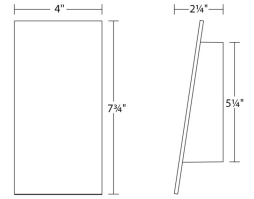

## Dimensions

Height:	7.75"
Width:	4"
Extends:	2.25"
Minimum Extension:	2.25"
Maximum Extension:	2.25"
Canopy/Backplate/Base Depth:	2.5
Canopy/Backplate/Base Height:	5.25

## Shipping

Carton 1 L x W x H:	11" X 7" X 5"
Carton 1 Gross Weight:	2 LBS
Fixture Weight:	2