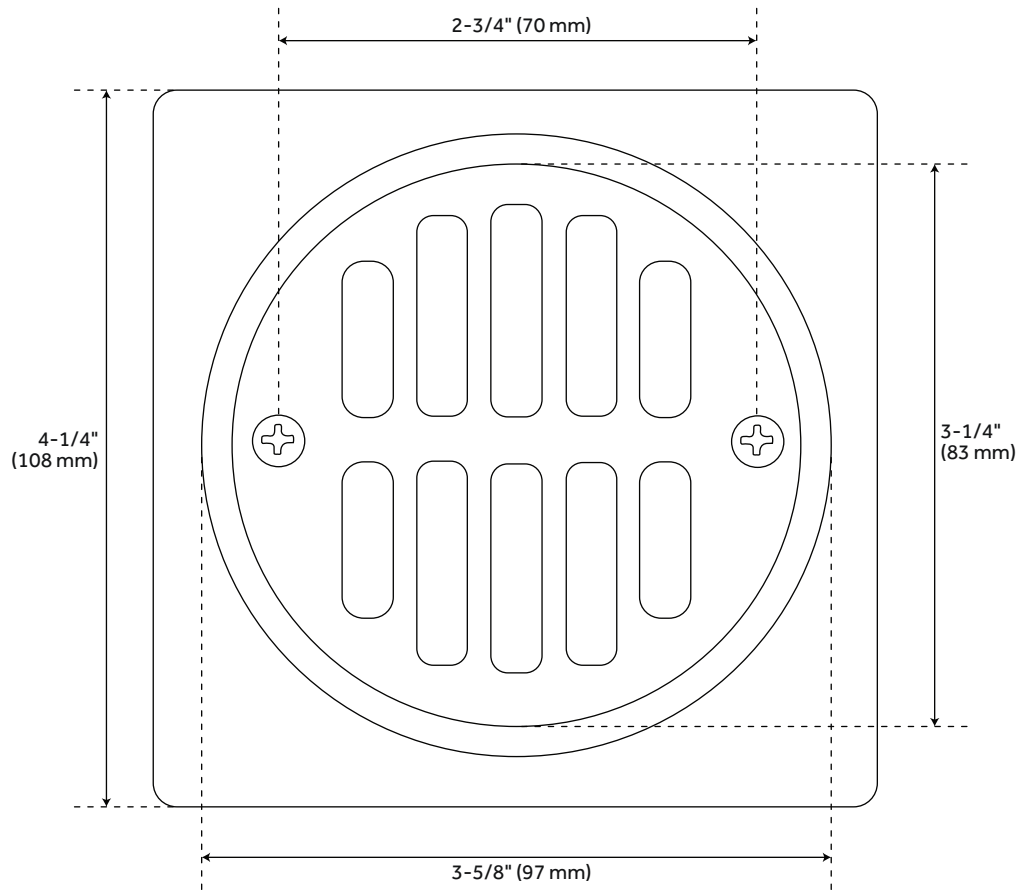

# SQUARE

## SHOWER DRAIN COVER WITH ROUND COVER

SKU: 948034

### FEATURES

- Material: 304 Stainless Steel
- Includes tile square, strainer, crown and screws
- Tile Square Length: 4-1/4"
- Tile Square Width: 4-1/4"
- Strainer Diameter: 3-5/8"
- Screw Hole Centers: 2-3/4"