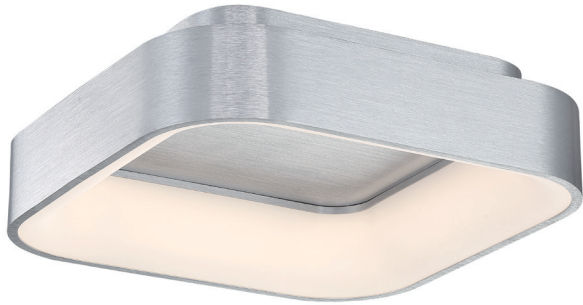

TETRIS - LED Ceiling Mount

FM-38918, FM-38924

Fixture Type:

Catalog Number:

Project: _____

Location: _____

PRODUCT DESCRIPTION

Simple and symmetrical for virtually any application.

FEATURES

- Even illumination with no hotspots
- Universal voltage driver (120V-220V-277V) concealed within fixture
- Color Temperature: 3000K
- CRI: 90
- Rated Life: 50,000 hours

SPECIFICATIONS

Construction: Aluminum body with acrylic diffuser

Input: 120V - 277V

Dimming: 100% - 10% ELV / 0-10V

Light Source: High output LED

Finish: Brushed Aluminum (AL)

Standards: ETL/cETL, Damp location listed, Title 24 California

FM-38918

FM-38924

ORDER NUMBER