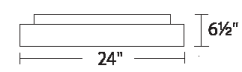

Input: 120V - 277V

Dimming: 100% - 10% ELV / 0-10V

Light Source: High output LED

Finish: Brushed Aluminum (AL)

Standards: ETL/cETL, Damp location listed, Title 24 California

FM-38918

FM-38924

ORDER NUMBER