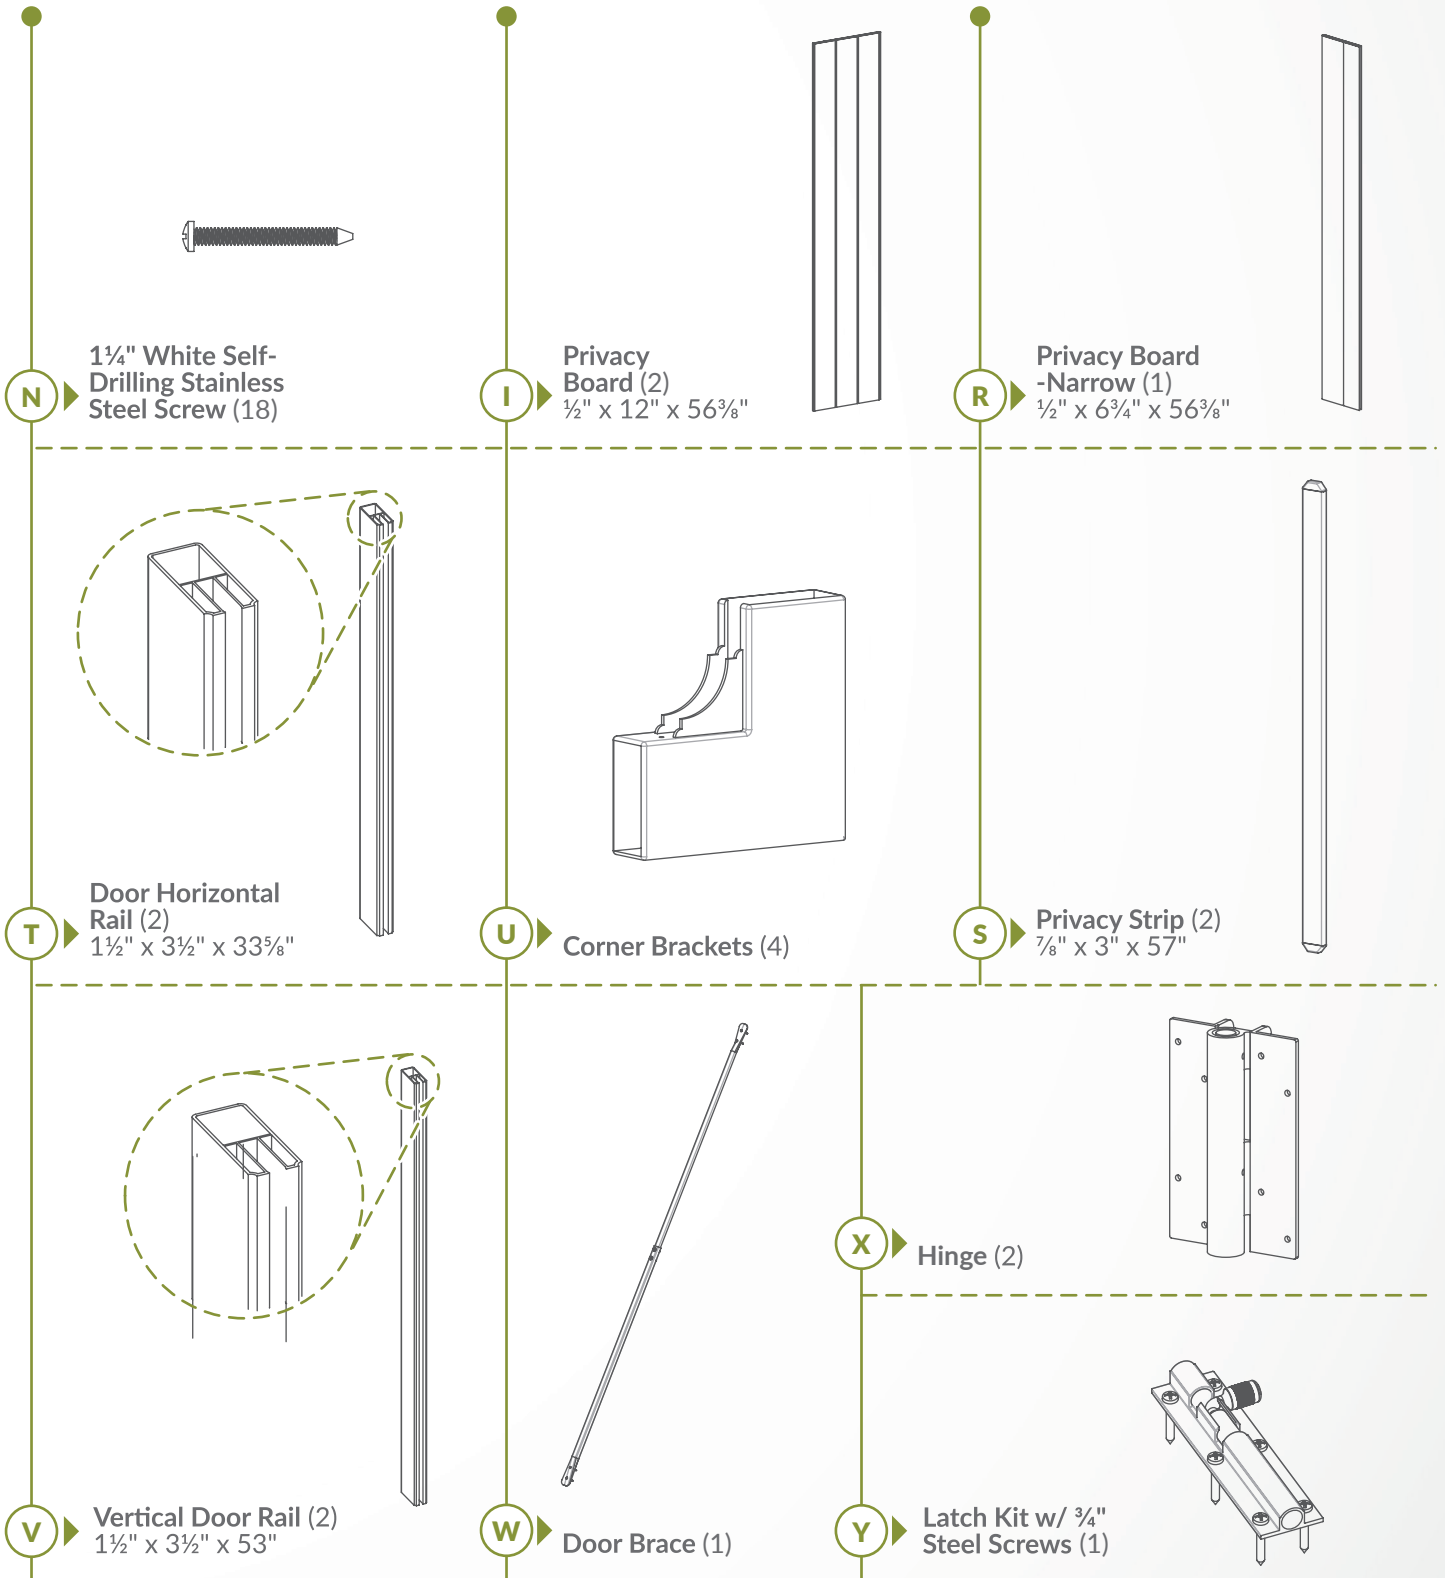

A ▶ Post A (1)
2" x 3½" x 87⅞"

B ▶ Post B (1)
2" x 3½" x 87⅞"

C ▶ Post C (1)
2" x 3½" x 87⅞"

D ▶ Post D (1)
2" x 3½" x 87⅞"

E ▶ Post Cap (4)

F ▶ Decorative End Cap (4)

G ▶ Post Trim Cap (4)

H ▶ Shade Slat (9)

J ▶ Beam (2)
1½" x 4½" x 48"

N ▶ 1¼" White Self-Drilling Stainless Steel Screw (51)

Q ▶ Vinyl Weld Glue

Box No. 2

Not to Scale

• **NOTE:** If you discover any missing, damaged, or defective parts, please visit our website to order replacement parts using the item number **ZP19009** and the specific part name.

Box No. 3

Not to Scale

- **NOTE:** If you discover any missing, damaged, or defective parts, please visit our website to order replacement parts using the item number **ZP19009** and the specific part name.

I ▶ Privacy Board (9)
½" x 12" x 56⅜"

K ▶ Horizontal Rail (6)
1½" x 3½" x 34⅞"

L ▶ U-Channel (6)
⅞" x 1½" x 53"

M ▶ Rail Bracket (12)

N ▶ 1¼" White Self-Drilling Stainless Steel Screw (20)

P ▶ Stainless Steel Screw (80)