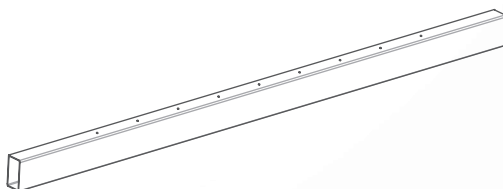

Box No. 1

Not to Scale

- **NOTE:** If you discover any missing, damaged, or defective parts, please visit our website to order replacement parts using the item number **ZP19009** and the specific part name.

A ▶ Post A (1)
2" x 3½" x 87⅞"

B ▶ Post B (1)
2" x 3½" x 87⅞"

C ▶ Post C (1)
2" x 3½" x 87⅞"

D ▶ Post D (1)
2" x 3½" x 87⅞"

E ▶ Post Cap (4)

F ▶ Decorative End Cap (4)

G ▶ Post Trim Cap (4)

H ▶ Shade Slat (9)

J ▶ Beam (2)
1½" x 4½" x 48"

N ▶ 1¼" White Self-Drilling Stainless Steel Screw (51)

Q ▶ Vinyl Weld Glue

Box No. 2

Not to Scale

• **NOTE:** If you discover any missing, damaged, or defective parts, please visit our website to order replacement parts using the item number **ZP19009** and the specific part name.