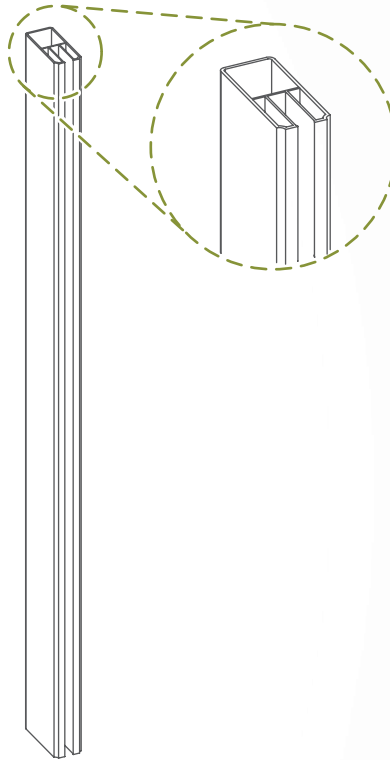

A ▶ Post A (1)
2" x 3½" x 87⅞"

B ▶ Post B (1)
2" x 3½" x 87⅞"

C ▶ Post C (1)
2" x 3½" x 87⅞"

D ▶ Post D (1)
2" x 3½" x 87⅞"

E ▶ Post Cap (4)

F ▶ Decorative End Cap (4)

G ▶ Post Trim Cap (4)

H ▶ Shade Slat (9)

J ▶ Beam (2)
1½" x 4½" x 48"

N ▶ 1¼" White Self-Drilling Stainless Steel Screw (51)

Q ▶ Vinyl Weld Glue

Box No. 2

Not to Scale

• **NOTE:** If you discover any missing, damaged, or defective parts, please visit our website to order replacement parts using the item number **ZP19009** and the specific part name.

Box No. 3

Not to Scale

- **NOTE:** If you discover any missing, damaged, or defective parts, please visit our website to order replacement parts using the item number **ZP19009** and the specific part name.

I ▶ Privacy Board (9)
½" x 12" x 56⅜"

K ▶ Horizontal Rail (6)
1½" x 3½" x 34⅞"

L ▶ U-Channel (6)
⅞" x 1½" x 53"

M ▶ Rail Bracket (12)

N ▶ 1¼" White Self-Drilling Stainless Steel Screw (20)

P ▶ Stainless Steel Screw (80)