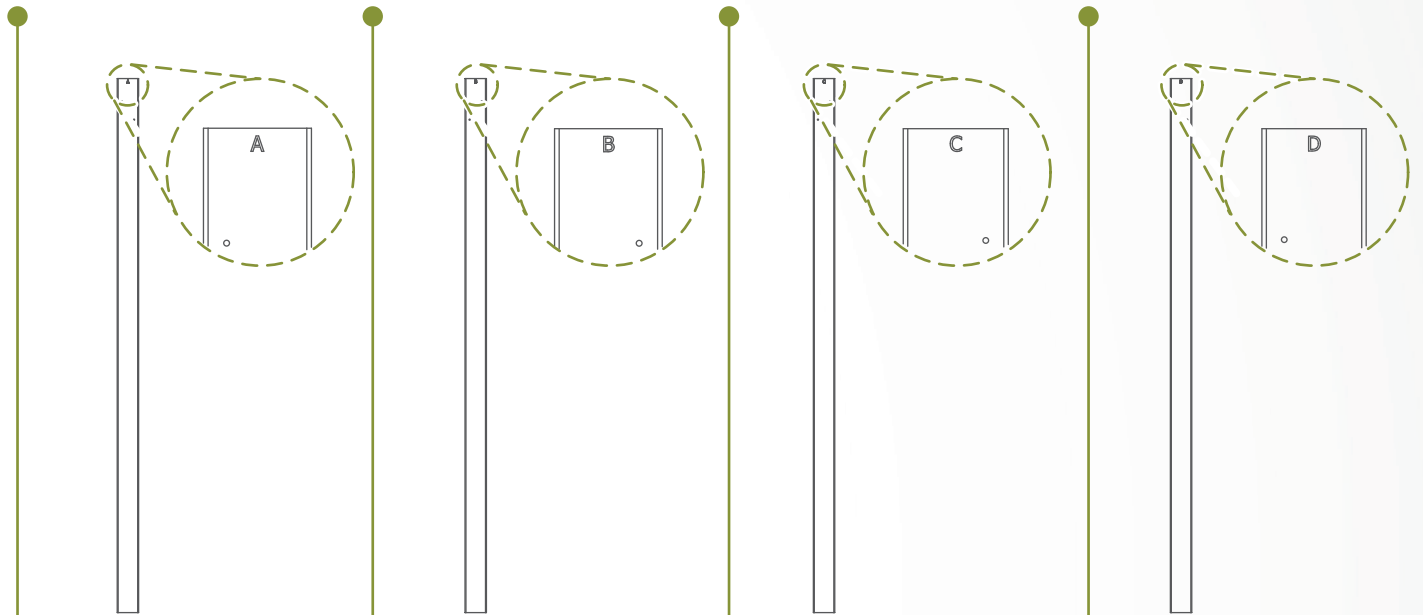

Box No. 1

Not to Scale

- **NOTE:** If you discover any missing, damaged, or defective parts, please visit our website to order replacement parts using the item number **ZP19009** and the specific part name.

A ▶ Post A (1)
2" x 3½" x 87⅞"

B ▶ Post B (1)
2" x 3½" x 87⅞"

C ▶ Post C (1)
2" x 3½" x 87⅞"

D ▶ Post D (1)
2" x 3½" x 87⅞"

E ▶ Post Cap (4)

F ▶ Decorative End Cap (4)

G ▶ Post Trim Cap (4)

H ▶ Shade Slat (9)

J ▶ Beam (2)
1½" x 4½" x 48"

N ▶ 1¼" White Self-Drilling Stainless Steel Screw (51)

Q ▶ Vinyl Weld Glue

Box No. 2

Not to Scale

• **NOTE:** If you discover any missing, damaged, or defective parts, please visit our website to order replacement parts using the item number **ZP19009** and the specific part name.

I ▶ Privacy Board (9)
½" x 12" x 56⅜"

K ▶ Horizontal Rail (6)
1½" x 3½" x 34⅞"

L ▶ U-Channel (6)
⅞" x 1½" x 53"

M ▶ Rail Bracket (12)

N ▶ 1¼" White Self-Drilling Stainless Steel Screw (20)

P ▶ Stainless Steel Screw (80)